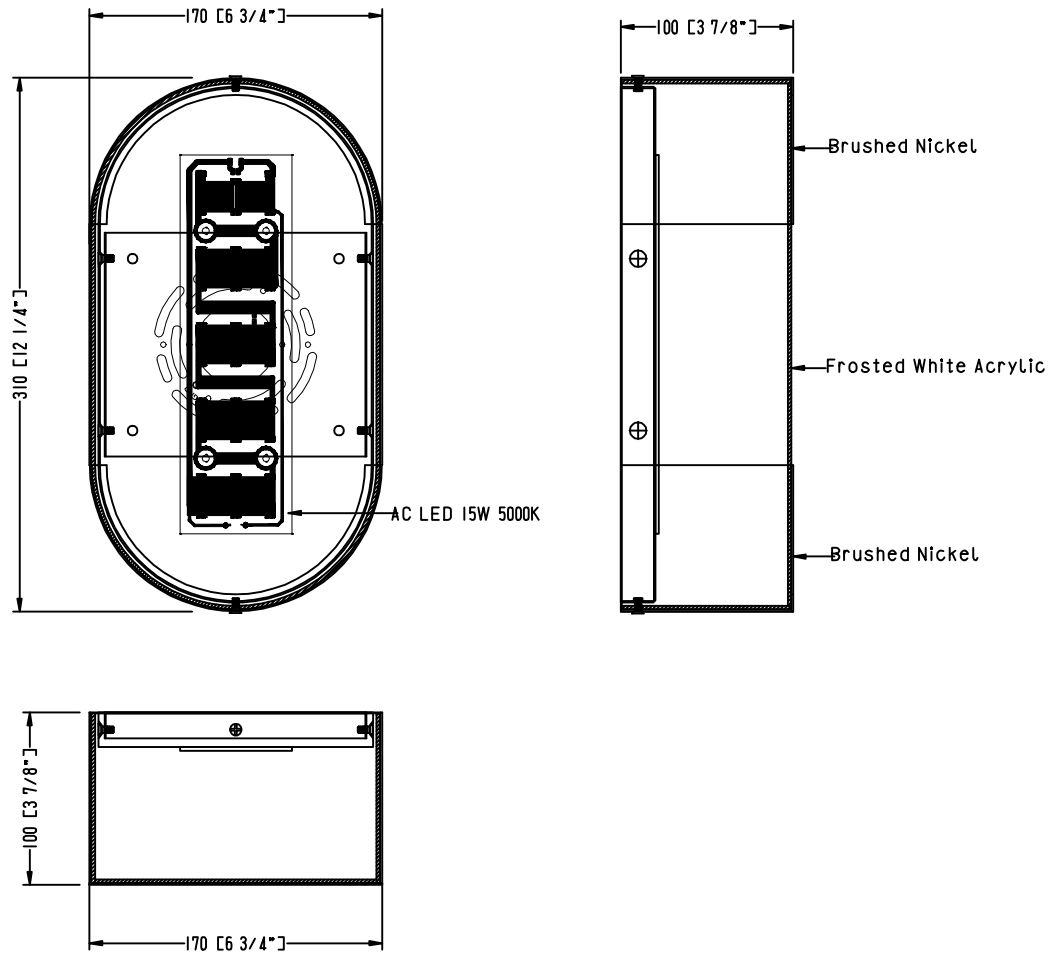

ITEM NO.:
Description: WALL LAMP

LINE DRAWING

STANDARD FEATURES:

- WALL LAMP
- UL APPROVED FOR DRY LOCATION
- MATERIAL: STEEL+Acrylic
- USE 120V 60HZ AC
- LAMPWATT: AC LED 15W 5000K

FIXTURE DATA

MODEL NO.	FINISH	SHADE	SIZE			TYPE OF LAMPS
			WIDTH	HEIGHT	EXTENSION	
US-7097	Brushed Nickel	Frosted White Acrylic	6.75"	12.25"	3.875"	AC LED 15W 5000K

LIGHT BULB DATA

BULB TYPE	BASE TYPE(SOCKET)	WATTAGE RATED	RATED LIFE (Hours)	Approx. LIGHT (Lumens)	Approx. Color (Temp. K)	Luminous efficacy (LM/W)	CRI
LED		15W			5000K		90