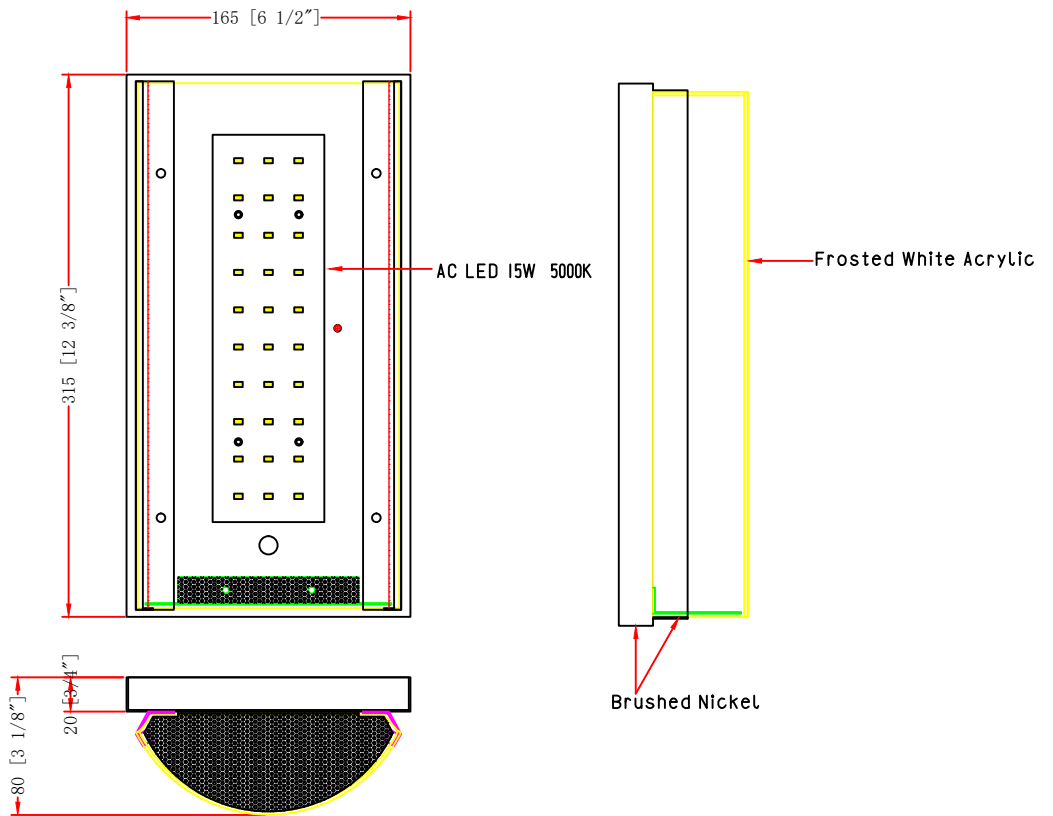

ITEM NO.:

Description: LED WALL SCONCE

LINE DRAWING

STANDARD FEATURES:

- LED WALL SCONCE
- UL APPROVED FOR DRY LOCATION
- MATERIALL : STEEL+Acrylic
- USE 120V 60HZ AC
- LAMP/WATT: AC LED 15W 5000K

FIXTURE DATA

MODEL NO.	FINISH	SHADE	SIZE			TYPE OF LAMPS
			WIDTH	HEIGHT	EXTENTION	
US-7100	Brushed Nickel	Frosted White Acrylic	6.5"	12.625"	3.125"	AC LED 15W 5000K

LIGHT BULB DATA

BULB TYPE	BASE TYPE(SOCKET)	WATTAGE RATED	RATED LIFE (Hours)	Approx. LIGHT (Lumens)	Approx. Color (Temp. K)	Luminous efficacy (LM/W)	CRI
LED		15W			5000k		90