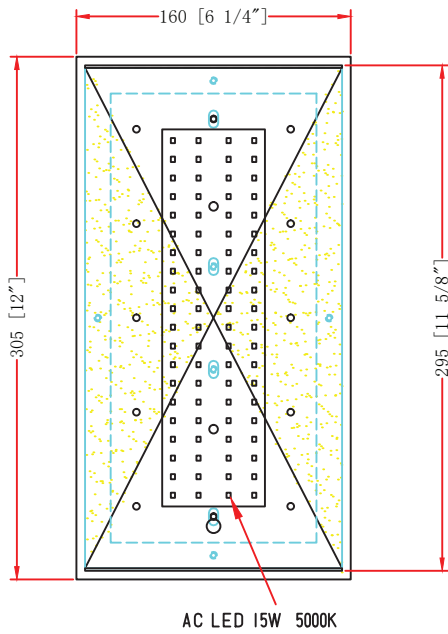

ITEM NO.:

Description: LED WALL SCONCE

LINE DRAWING

**STANDARD FEATURES:**

- LED WALL SCONCE
- UL APPROVED FOR DRY LOCATION
- MATERIAL: STEEL+Acrylic
- USE 120V 60HZ AC
- LAMP/WATT: AC LED 15W 5000K

**FIXTURE DATA**

MODEL NO.	FINISH	SHADE	SIZE			TYPE OF LAMPS
			WIDTH	HEIGHT	EXTENSION	
US-7121	MATTE Satin nickel	matte Opal Acrylic SHADE	6.25"	12"	4"	AC LED 15W 5000K

**LIGHT BULB DATA**

BULB TYPE	BASE TYPE(SOCKET)	WATTAGE RATED	RATED LIFE (Hours)	Approx. LIGHT (Lumens)	Approx. Color (Temp. K)	Luminous efficacy (LM/W)	CRI
LED		15W			5000k		90