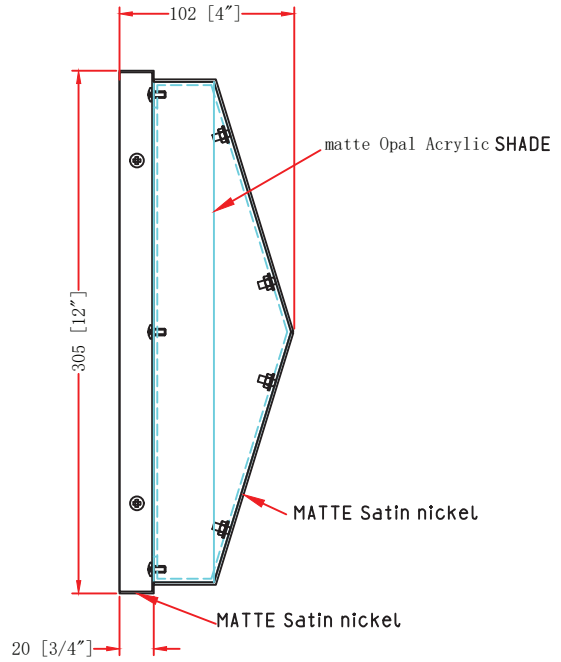

ITEM NO.:

Description: LED WALL SCONCE

LINE DRAWING

**STANDARD FEATURES:**

- LED WALL SCONCE
- UL APPROVED FOR DRY LOCATION
- MATERIAL: STEEL+Acrylic
- USE 120V 60HZ AC
- LAMP/WATT: AC LED 15W 5000K

**FIXTURE DATA**

MODEL NO.	FINISH	SHADE	SIZE			TYPE OF LAMPS
			WIDTH	HEIGHT	EXTENSION	
US-7121	MATTE Satin nickel	matte Opal Acrylic SHADE	6.25"	12"	4"	AC LED 15W 5000K

**LIGHT BULB DATA**

BULB TYPE	BASE TYPE(SOCKET)	WATTAGE RATED	RATED LIFE (Hours)	Approx. LIGHT (Lumens)	Approx. Color (Temp. K)	Luminous efficacy (LM/W)	CRI
LED		15W			5000k		90