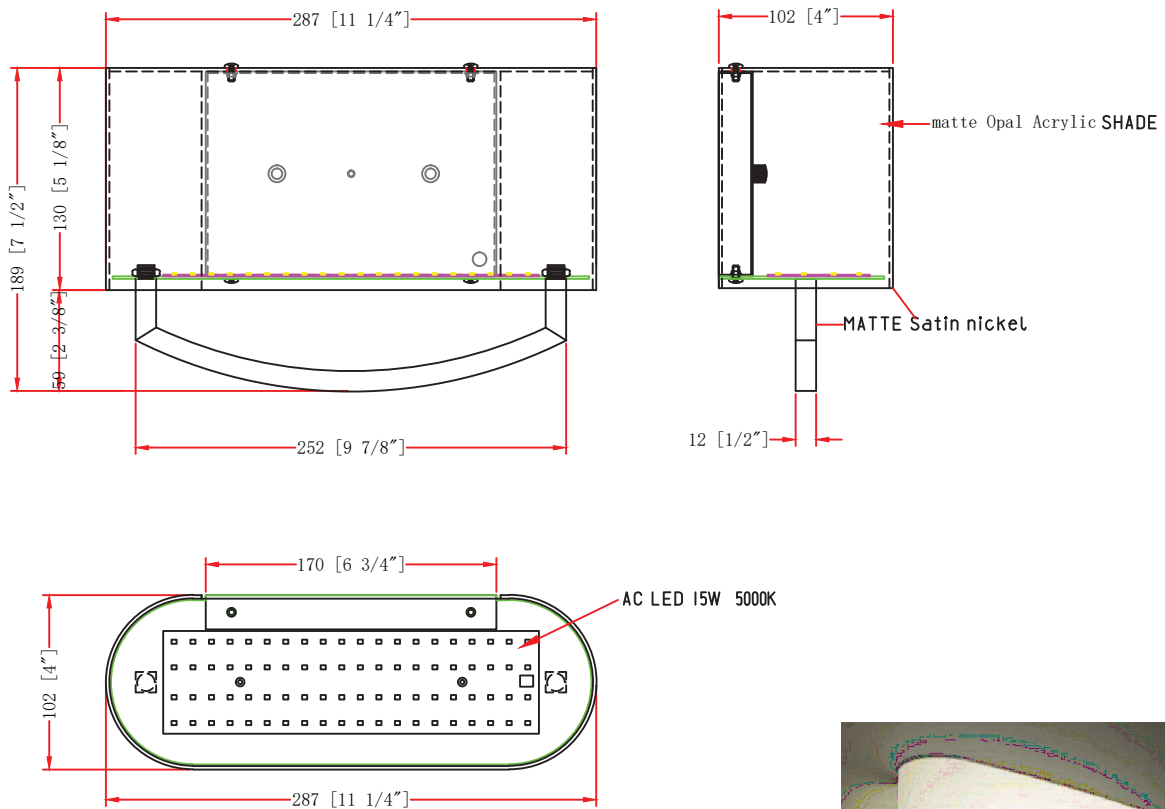

ITEM NO.:

Description: LED WALL SCONCE

LINE DRAWING

STANDARD FEATURES:

- LED WALL SCONCE
- UL APPROVED FOR DRY LOCATION
- MATERIAL: STEEL+Acrylic
- USE 120V 60HZ AC
- LAMP/WATT: AC LED 15W 5000K

FIXTURE DATA

MODEL NO.	FINISH	SHADE	SIZE			TYPE OF LAMPS
			WIDTH	HEIGHT	EXTENSION	
US-7124	MATTE Satin nickel	matte Opal Acrylic SHADE	11.25"	7.25"	4"	AC LED 15W 5000K

LIGHT BULB DATA

BULB TYPE	BASE TYPE(SOCKET)	WATTAGE RATED	RATED LIFE (Hours)	Approx. LIGHT (Lumens)	Approx. Color (Temp. K)	Luminous efficacy (LM/W)	CRI
LED		15W			5000k		90