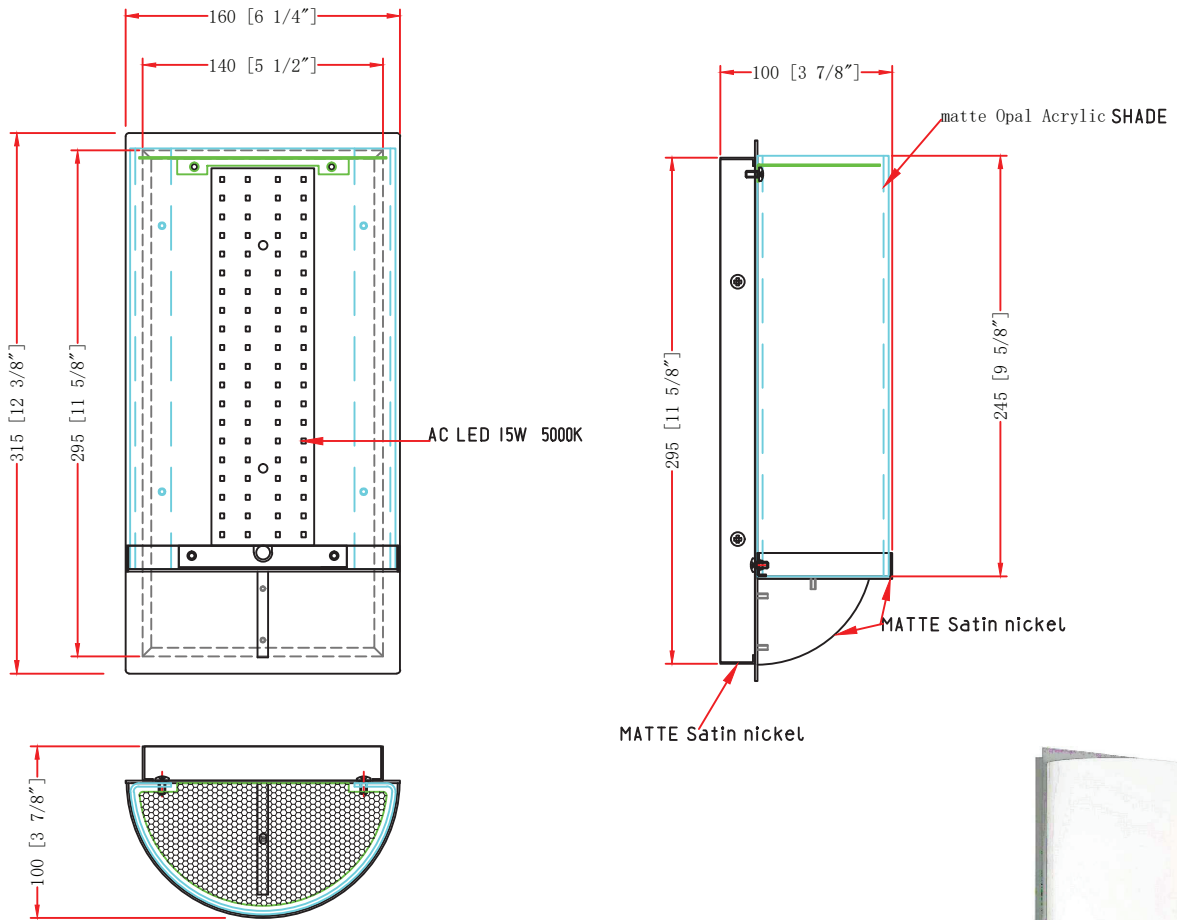

ITEM NO.:

Description: LED WALL SCONCE

LINE DRAWING

STANDARD FEATURES:

- LED WALL SCONCE
- UL APPROVED FOR DRY LOCATION
- MATERIAL: STEEL+Acrylic
- USE 120V 60HZ AC
- LAMP/WATT: AC LED 15W 5000K

FIXTURE DATA

MODEL NO.	FINISH	SHADE	SIZE			TYPE OF LAMPS
			WIDTH	HEIGHT	EXTENSION	
US-7125	MATTE Satin nickel	matte Opal Acrylic SHADE	6.25"	12.375"	3.875"	AC LED 15W 5000K

LIGHT BULB DATA

BULB TYPE	BASE TYPE(SOCKET)	WATTAGE RATED	RATED LIFE (Hours)	Approx. LIGHT (Lumens)	Approx. Color (Temp. K)	Luminous efficacy (LM/W)	CRI
LED		15W			5000k		90