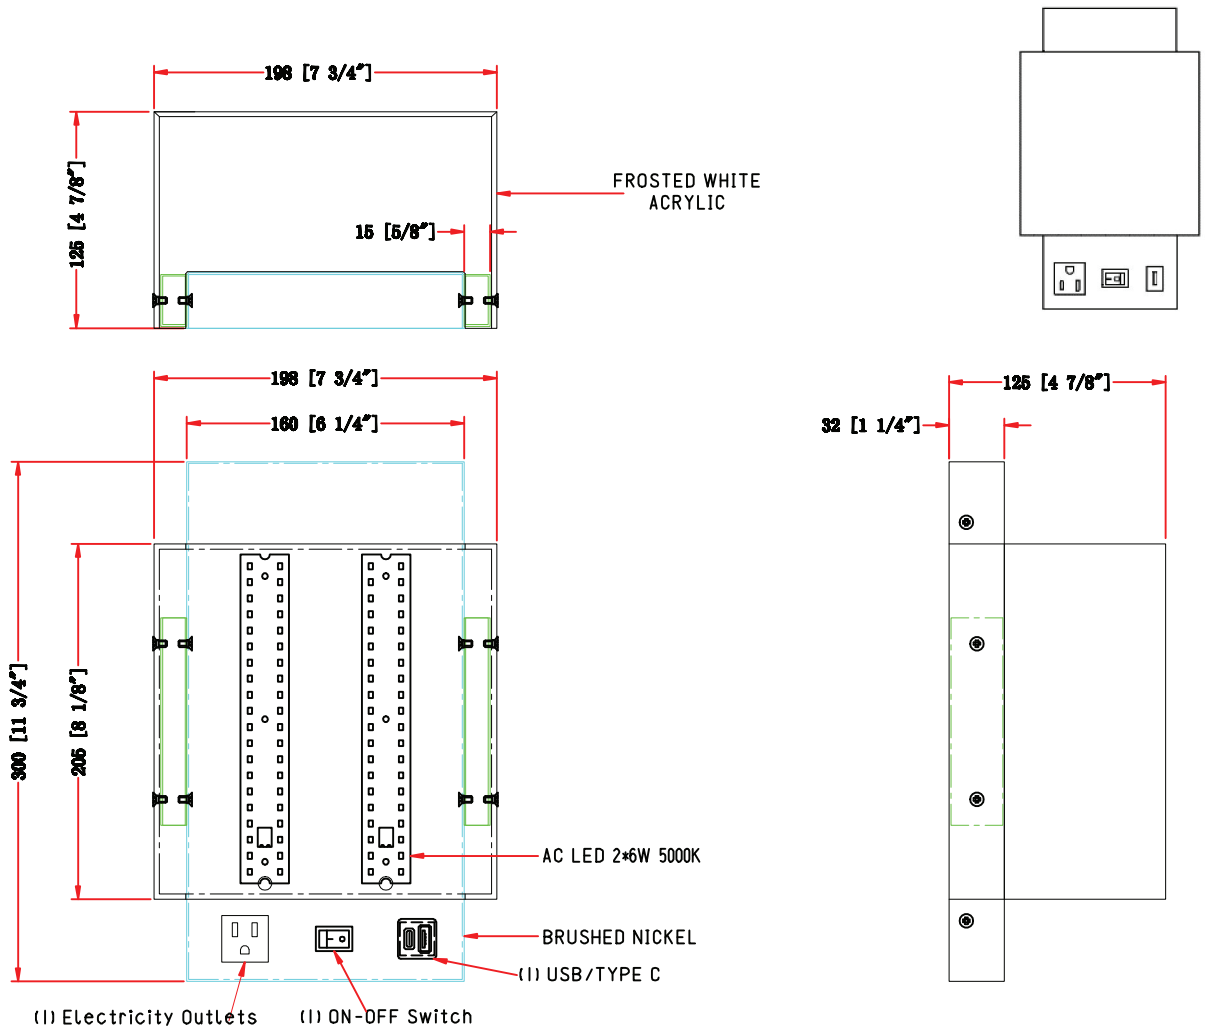

ITEM NO.:

Description: LED WALL SCONCE

LINE DRAWING

STANDARD FEATURES:

- LED WALL SCONCE
- UL APPROVED FOR DRY LOCATION
- MATERIAL: STEEL+Acrylic
- USE 120V 60HZ AC
- LAMP/WATT: AC LED 2*6W 5000K

FIXTURE DATA

MODEL NO.	FINISH	SHADE	SIZE			TYPE OF LAMPS
			WIDTH	HEIGHT	EXTENSION	
US-7130-TYPE-C	Brushed Nickel	Frosted White Acrylic	7.75"	11.75"	4.875"	AC LED 2*6W 5000K

LIGHT BULB DATA

BULB TYPE	BASE TYPE(SOCKET)	WATTAGE RATED	RATED LIFE (Hours)	Approx. LIGHT (Lumens)	Approx. Color (Temp. K)	Luminous efficacy (LM/W)	CRI
LED		12W			5000k		90