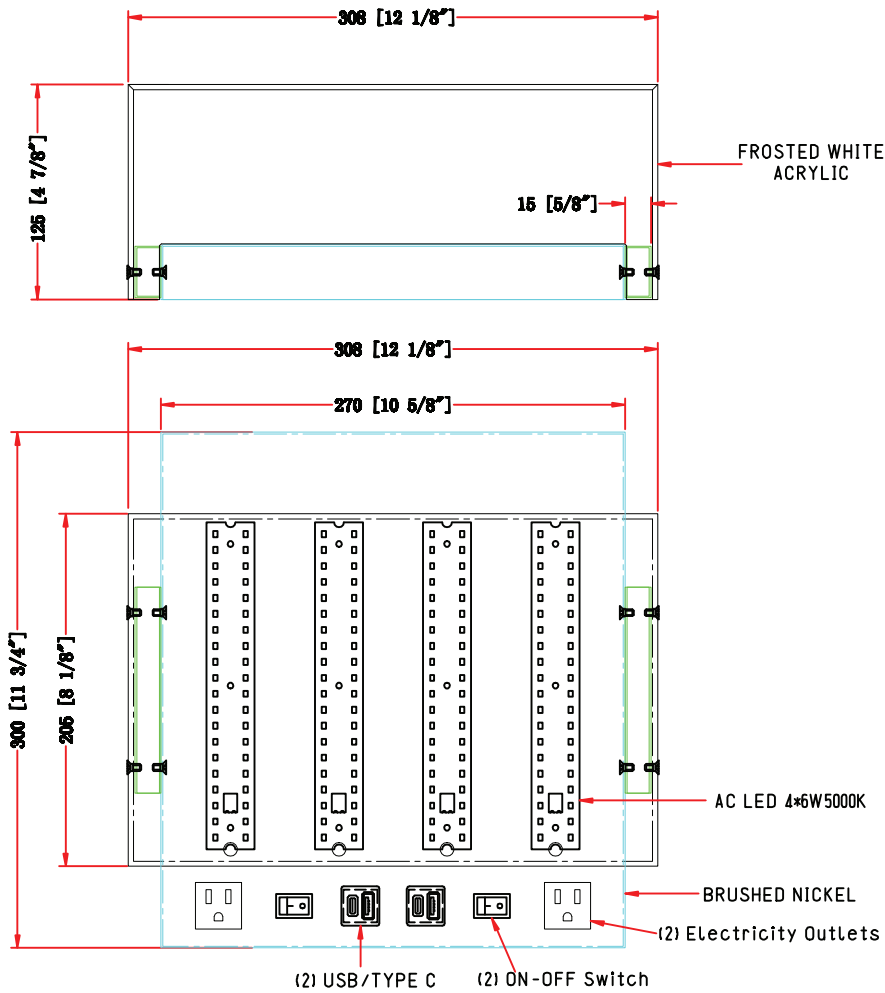

ITEM NO.:

Description: LED WALL SCONCE

LINE DRAWING

STANDARD FEATURES:

- LED WALL SCONCE
- UL APPROVED FOR DRY LOCATION
- MATERIAL:STEEL+Acrylic
- USE 120V 60HZ AC
- LAMP/WATT: AC LED 4*6W 5000K

FIXTURE DATA

MODEL NO.	FINISH	SHADE	SIZE			TYPE OF LAMPS
			WIDTH	HEIGHT	EXTENTION	
US-7131-TYPE-C	Brushed Nickel	Frosted White Acrylic	12.125"	11.75"	4.875"	AC LED 4*6W 5000K

LIGHT BULB DATA

BULB TYPE	BASE TYPE(SOCKET)	WATTAGE RATED	RATED LIFE (Hours)	Approx. LIGHT (Lumens)	Approx. Color (Temp. K)	Luminous efficacy (LM/W)	CRI
LED		24W			5000k		90