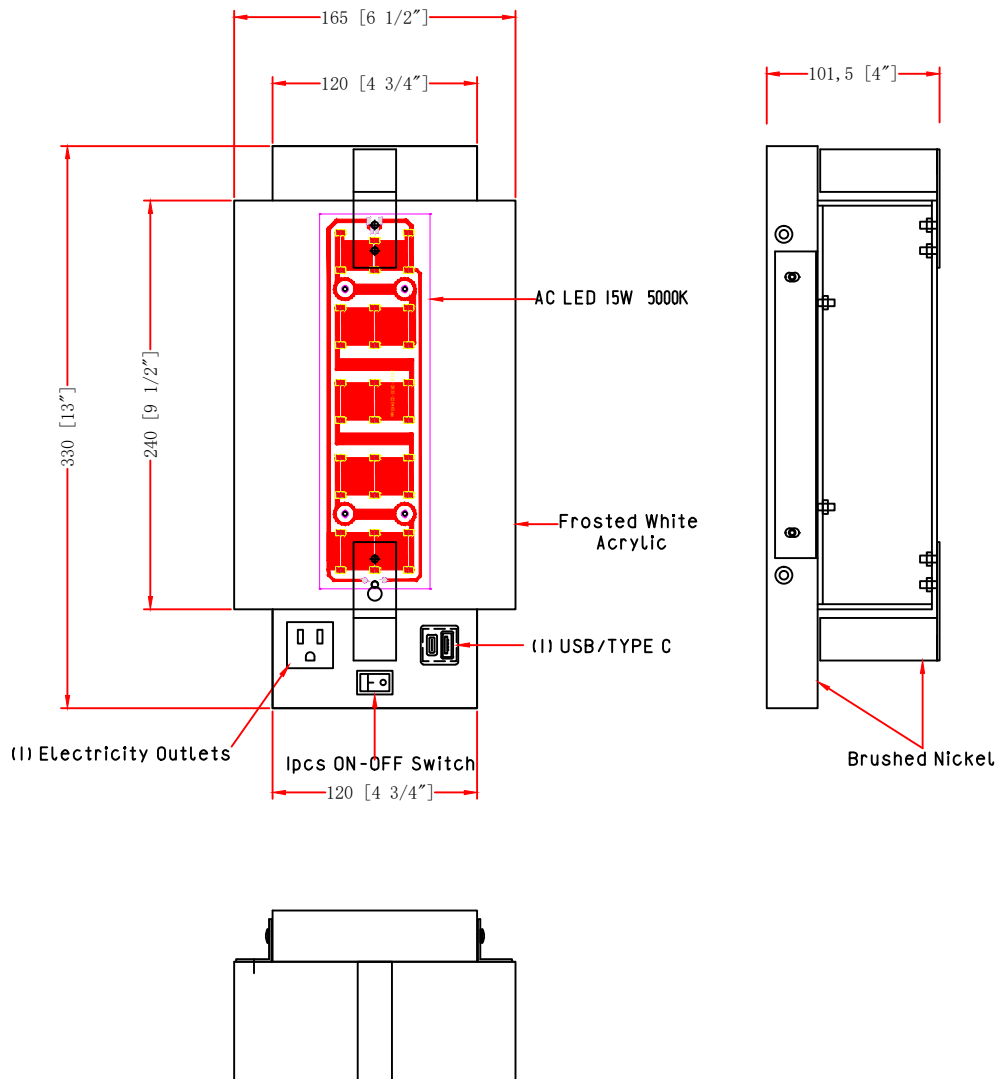

ITEM NO.:

Description: LED WALL SCNCE

LINE DRAWING

STANDARD FEATURES:

- LED WALL SCNCE
- UL APPROVED FOR DRY LOCATION
- MATERIALL : STEEL+Acrylic
- USE 120V 60HZ AC
- LAMP/WATT: AC LED 15W 5000K

FIXTURE DATA

MODEL NO.	FINISH	SHADE	SIZE			TYPE OF LAMPS
			WIDTH	HEIGHT	EXTENTION	
US-7797-15LED-TYPE-C	Brushed Nickel	Frosted White Acrylic	6.5"	13"	4"	AC LED 15W 5000K

LIGHT BULB DATA

BULB TYPE	BASE TYPE(SOCKET)	WATTAGE RATED	RATED LIFE (Hours)	Approx. LIGHT (Lumens)	Approx. Color (Temp. K)	Luminous efficacy (LM/W)	CRI
LED		13W			5000k		90