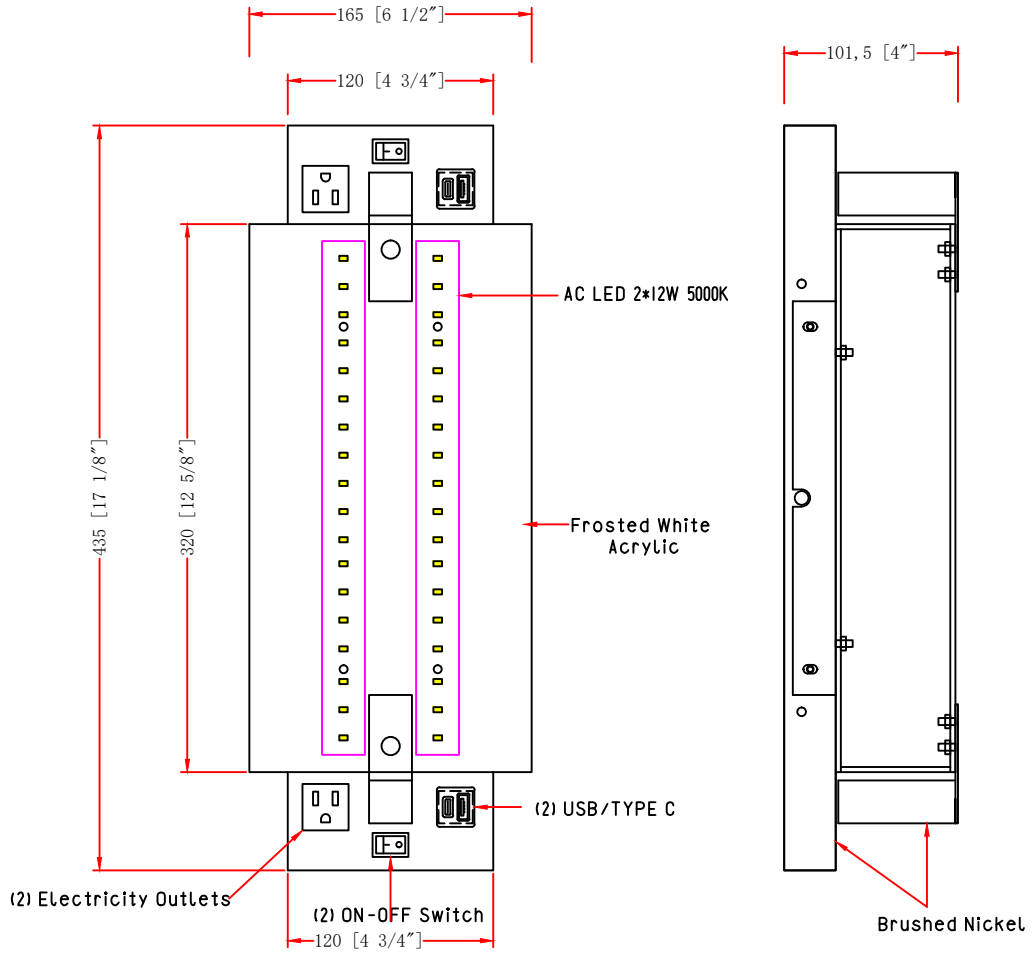

ITEM NO.:

Description: LED WALL SCONCE

LINE DRAWING

**STANDARD FEATURES:**

- LED WALL SCONCE
- UL APPROVED FOR DRY LOCATION
- MATERIAL: STEEL+Acrylic
- USE 120V 60HZ AC
- LAMP/WATT: AC LED 2\*12W 5000K

**FIXTURE DATA**

MODEL NO.	FINISH	SHADE	SIZE			TYPE OF LAMPS
			WIDTH	HEIGHT	EXTENTION	
US-7798-25LED-TYPE-C	Brushed Nickel	Frosted White Acrylic	6.5"	17.125"	4"	AC LED 2*12W 5000K

**LIGHT BULB DATA**

BULB TYPE	BASE TYPE(SOCKET)	WATTAGE RATED	RATED LIFE (Hours)	Approx. LIGHT (Lumens)	Approx. Color (Temp. K)	Luminous efficacy (LM/W)	CRI
LED		24W			5000k		90