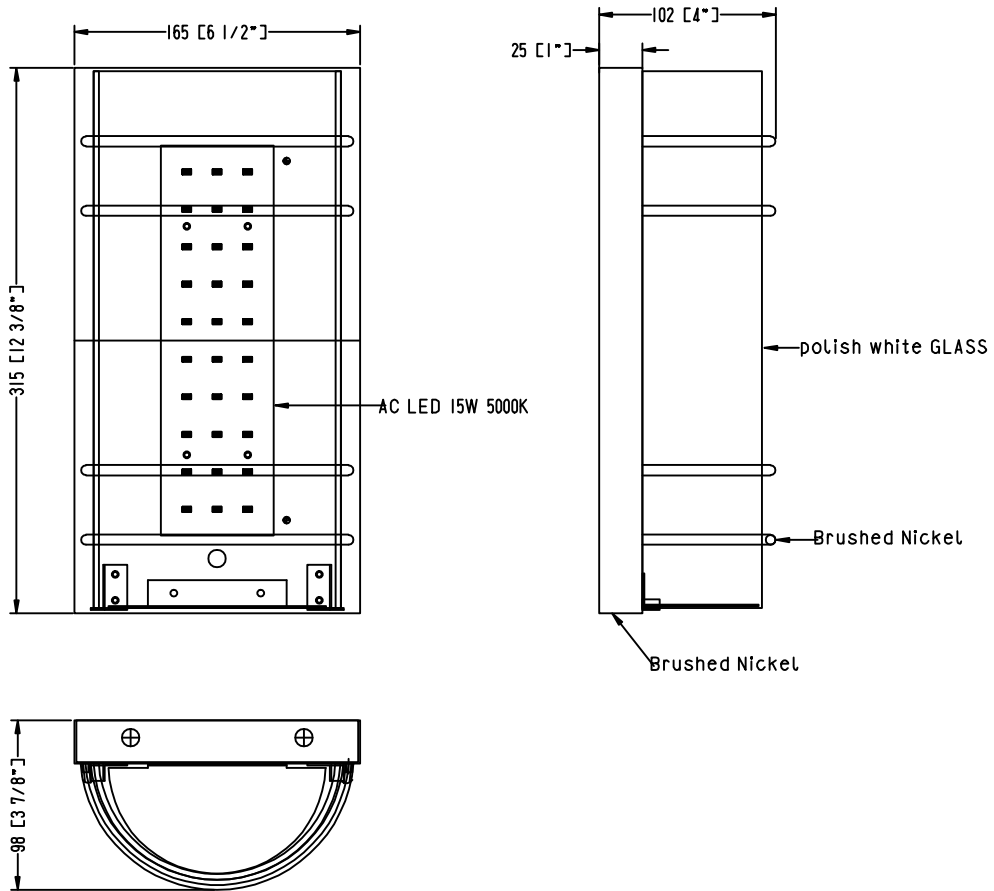

ITEM NO.:
Description: WALL LAMP

LINE DRAWING

STANDARD FEATURES:

- WALL LAMP
- UL APPROVED FOR DRY LOCATION
- MATERIAL : STEEL+GLASS
- USE 120V 60HZ AC
- LAMP/WATT: AC LED 15W 5000K

FIXTURE DATA

MODEL NO.	FINISH	SHADE	SIZE			TYPE OF LAMPS
			WIDTH	HEIGHT	EXTENTION	
US-7808	Brushed Nickel	polish white GLASS	6.5"	12.325"	4"	AC LED 15W 5000K

LIGHT BULB DATA

BULB TYPE	BASE TYPE(SOCKET)	WATTAGE RATED	RATED LIFE (Hours)	Approx. LIGHT (Lumens)	Approx. Color (Temp. K)	Luminous efficacy (LM/W)	CRI
LED		15W			5000K		90