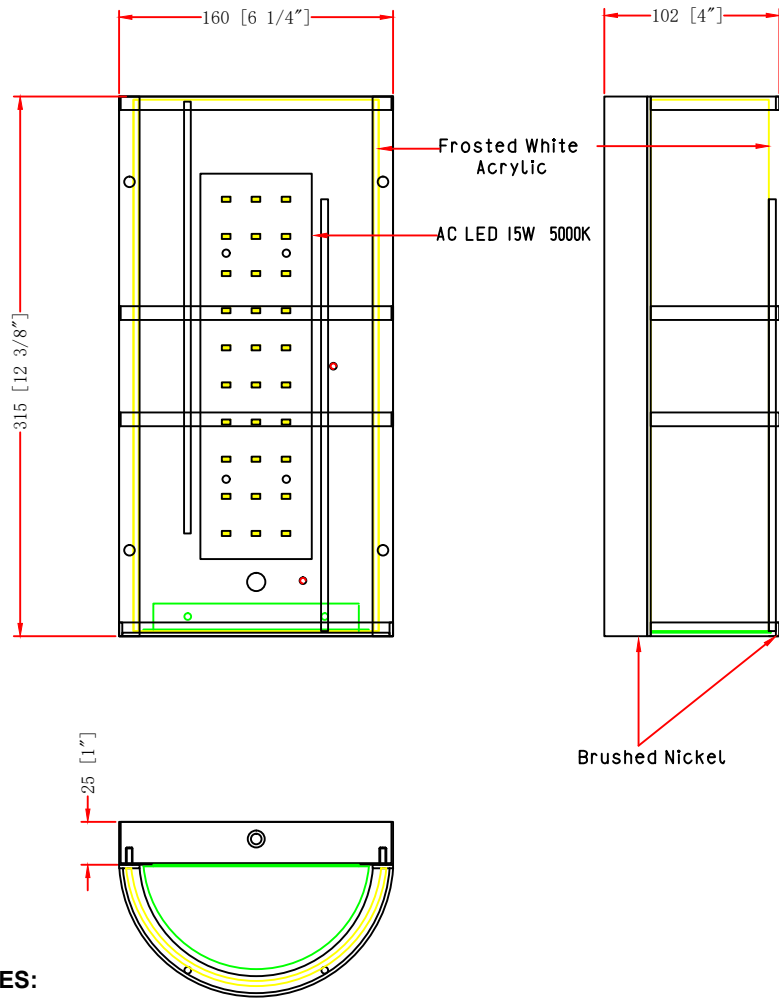

ITEM NO.:

Description: LED WALL SCONCE

LINE DRAWING

STANDARD FEATURES:

- LED WALL SCONCE
- UL APPROVED FOR DRY LOCATION
- MATERIAL: STEEL+Acrylic
- USE 120V 60HZ AC
- LAMP/WATT: AC LED 15W 5000K

FIXTURE DATA

MODEL NO.	FINISH	SHADE	SIZE			TYPE OF LAMPS
			WIDTH	HEIGHT	EXTENSION	
US-7816	Brushed Nickel	Frosted White Acrylic	6.25"	12.375"	4"	AC LED 15W 5000K

LIGHT BULB DATA

BULB TYPE	BASE TYPE(SOCKET)	WATTAGE RATED	RATED LIFE (Hours)	Approx. LIGHT (Lumens)	Approx. Color (Temp. K)	Luminous efficacy (LM/W)	CRI
LED		15W			5000k		90