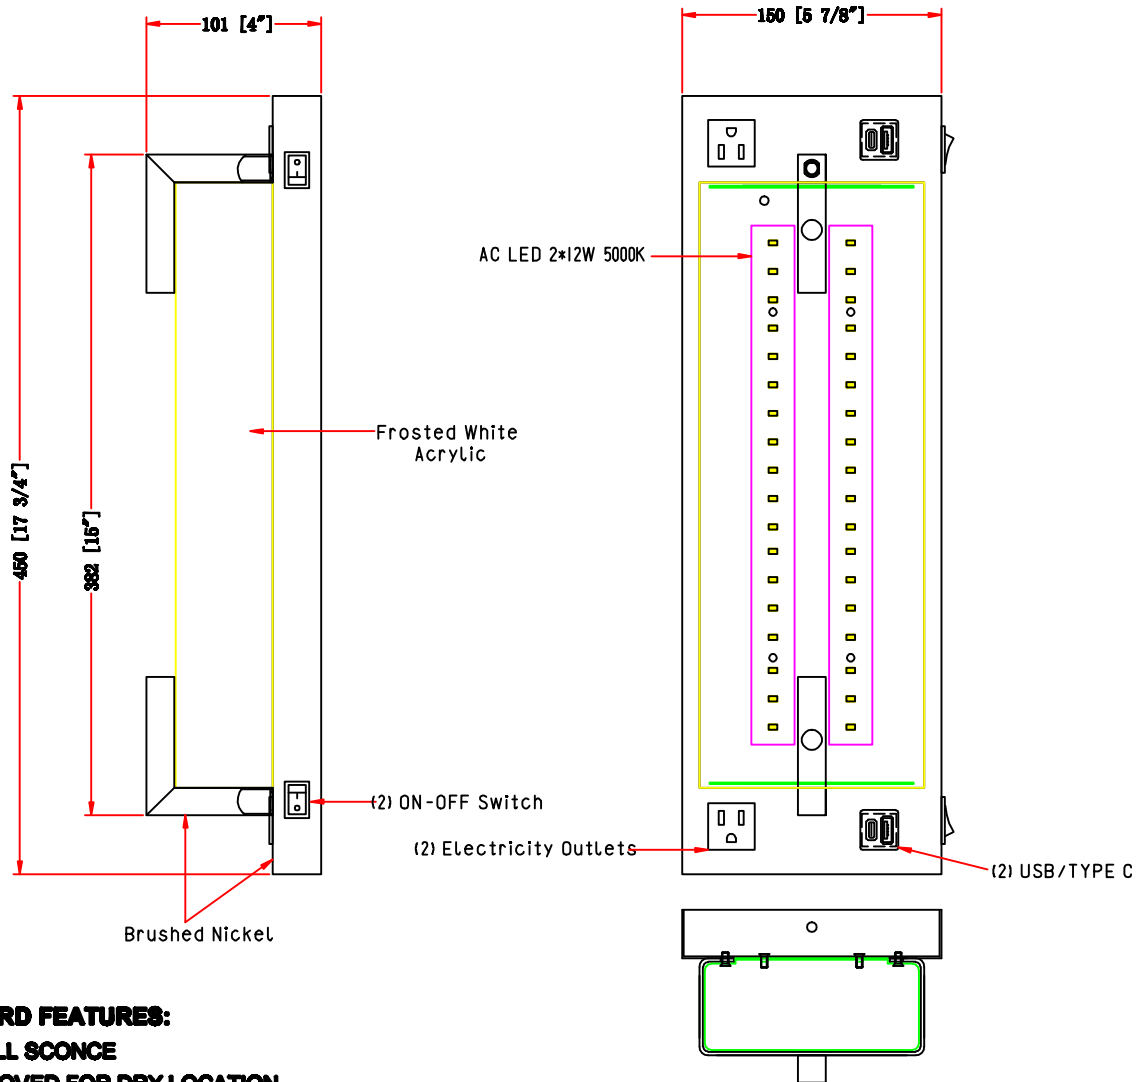

ITEM NO.:

Description: LED WALL SCONCE

LINE DRAWING

STANDARD FEATURES:

- LED WALL SCONCE
- UL APPROVED FOR DRY LOCATION
- MATERIAL: STEEL+Acrylic
- USE 120V 60HZ AC
- LAMP/WATT: AC LED 2* 12W 5000K

FIXTURE DATA

MODEL NO.	FINISH	SHADE	SIZE			TYPE OF LAMPS
			WIDTH	HEIGHT	EXTENTION	
US-7870-TYPE-C	Brushed Nickel	Frosted White Acrylic	5.875"	17.75"	4"	AC LED 2*12W 5000K

LIGHT BULB DATA

BULB TYPE	BASE TYPE(SOCKET)	WATTAGE RATED	RATED LIFE (Hours)	Approx. LIGHT (Lumens)	Approx. Color (Temp. K)	Luminous efficacy (LM/W)	CRI
LED		24W			5000k		90