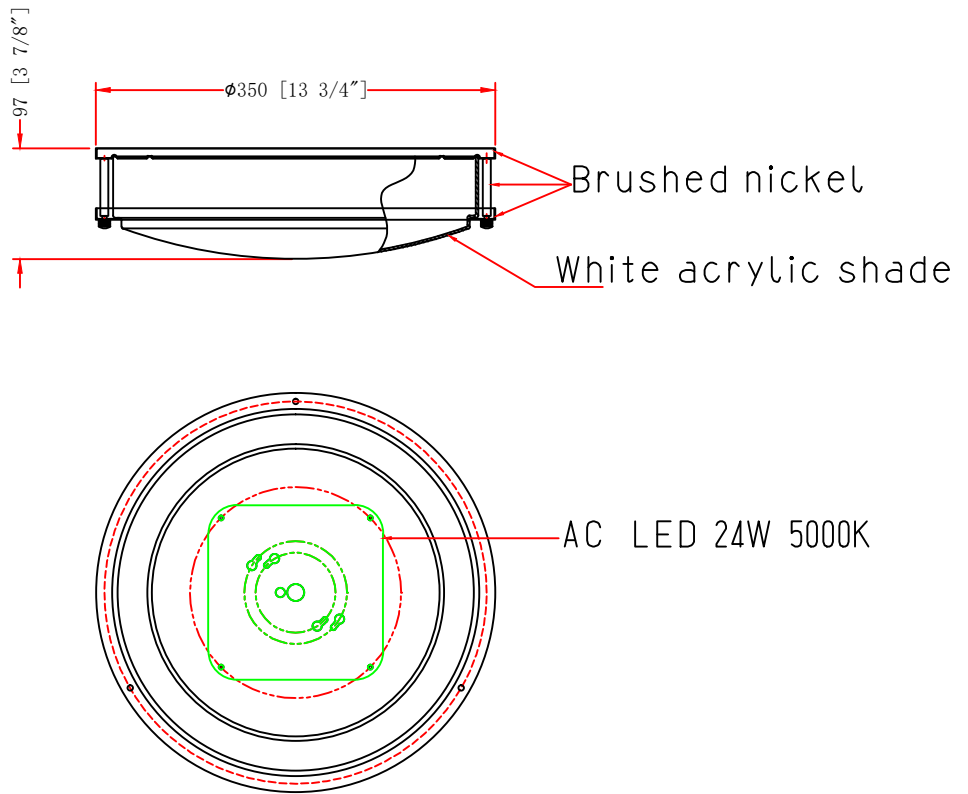

ITEM NO.:

Description: Guestroom Ceiling Light

LINE DRAWING

**STANDARD FEATURES:**

- Guestroom Ceiling Light
- UL APPROVED FOR DRY LOCATION
- MATERIAL: STEEL+ACRYLIC
- USE 120V 60HZ AC
- LAMP/WATT: LED 24W 5000K

**FIXTURE DATA**

MODEL NO.	FINISH	SHADE	SIZE			TYPE OF LAMPS
			WIDTH	HEIGHT	EXTENSION	
US-C6120-14	Brushed nickel	White acrylic shade	13.75"	3.875"	13.75"	AC LED 24W 5000K

**LIGHT BULB DATA**

BULB TYPE	BASE TYPE(SOCKET)	WATTAGE RATED	RATED LIFE (Hours)	Approx. LIGHT (Lumens)	Approx. Color (Temp. K)	Luminous efficacy (LM/W)	CRI
LED		24W		5000K			90