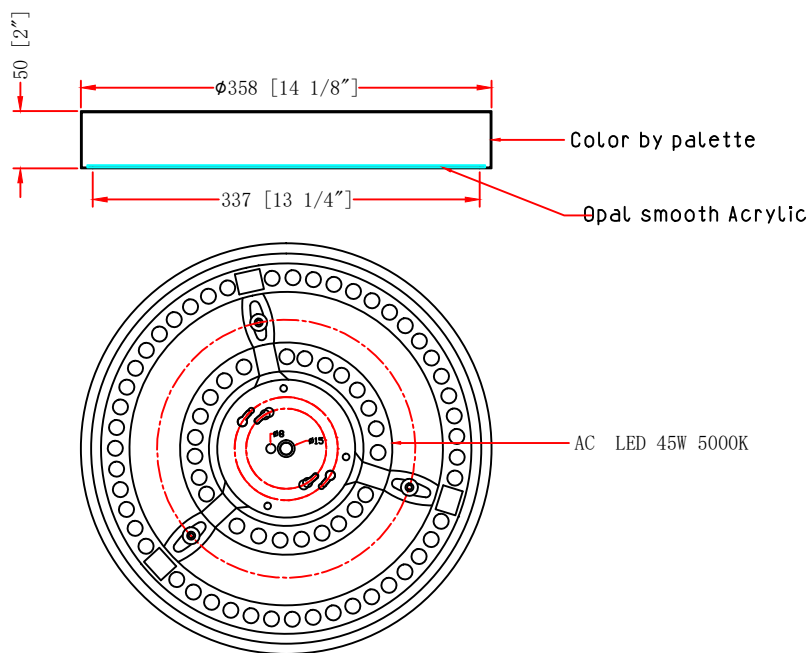

ITEM NO.:

Description: Guestroom Ceiling Light

LINE DRAWING

**STANDARD FEATURES:**

- Guestroom Ceiling Light
- UL APPROVED FOR DRY LOCATION
- MATERIAL: STEEL+ ACRYLIC
- USE 120V 60HZ AC
- LAMP/WATT: AC LED 45W 5000K

**FIXTURE DATA**

MODEL NO.	FINISH	SHADE	SIZE			TYPE OF LAMPS
			WIDTH	HEIGHT	EXTENTION	
US-GR405	Color by palette	Opal smooth Acrylic	14.125"	2"	14.125"	AC LED 45W 5000K

**LIGHT BULB DATA**

BULB TYPE	BASE TYPE(SOCKET)	WATTAGE RATED	RATED LIFE (Hours)	Approx. LIGHT (Lumens)	Approx. Color (Temp. K)	Luminous efficacy (LM/W)	CRI
LED		45W		5000k			90