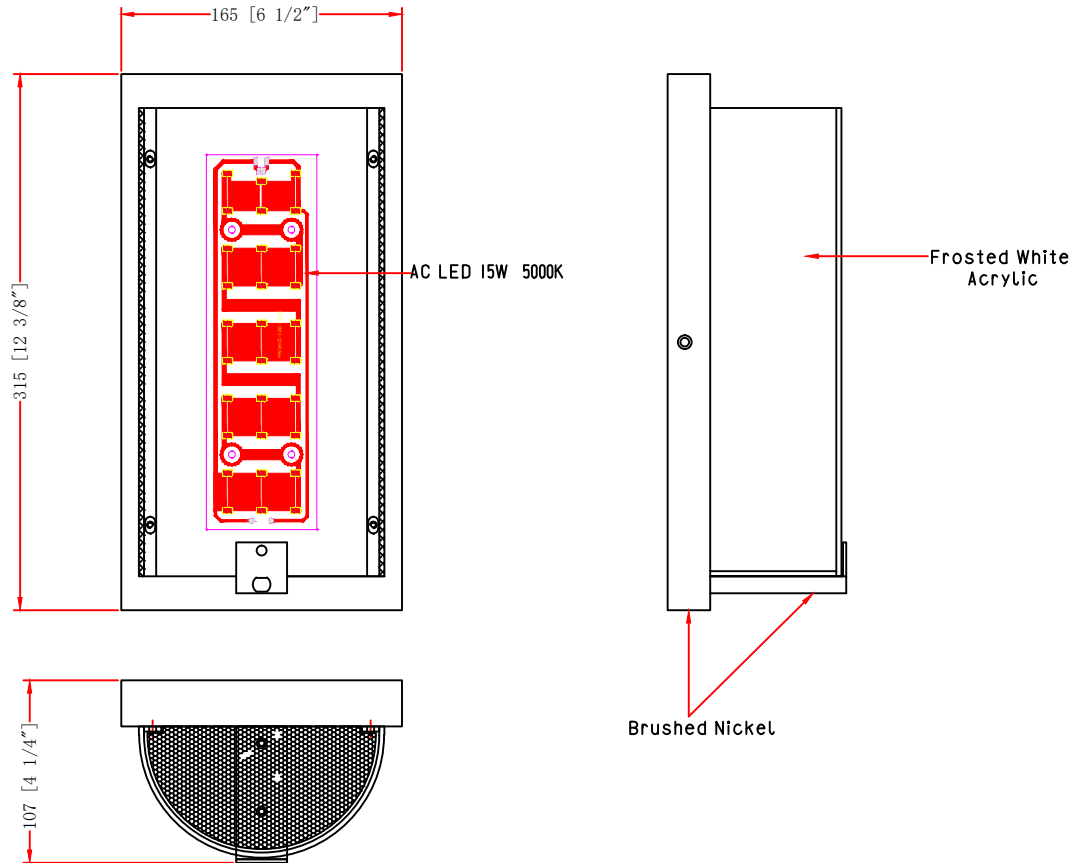

ITEM NO.:

Description: LED WALL SCONCE

LINE DRAWING

**STANDARD FEATURES:**

- LED WALL SCONCE
- UL APPROVED FOR DRY LOCATION
- MATERIAL: STEEL+Acrylic
- USE 120V 60HZ AC
- LAMP/WATT: AC LED 15W 5000K

**FIXTURE DATA**

MODEL NO.	FINISH	SHADE	SIZE			TYPE OF LAMPS
			WIDTH	HEIGHT	EXTENTION	
US-SC15-BN	Brushed Nickel	Frosted White Acrylic	6.5"	12.375"	4.25"	AC LED 15W 5000K

**LIGHT BULB DATA**

BULB TYPE	BASE TYPE(SOCKET)	WATTAGE RATED	RATED LIFE (Hours)	Approx. LIGHT (Lumens)	Approx. Color (Temp. K)	Luminous efficacy (LM/W)	CRI
LED		15W			5000k		90