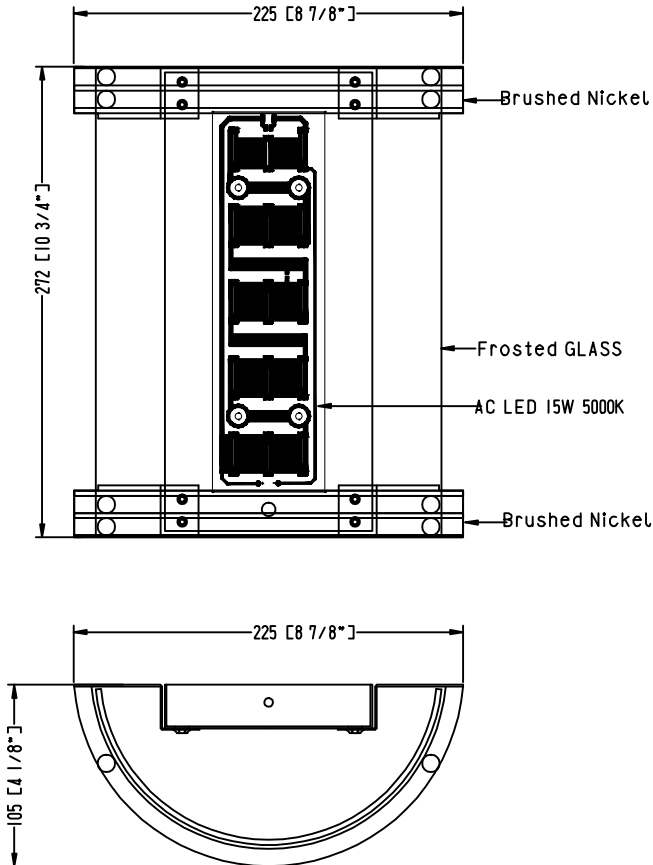

ITEM NO.:

Description: WALL LAMP

LINE DRAWING

STANDARD FEATURES:

- WALL LAMP
- UL APPROVED FOR DRY LOCATION
- MATERIAL: STEEL+GLASS
- USE 120V 60HZ AC
- LAMP/WATT: AC LED 15W 5000K

FIXTURE DATA

MODEL NO.	FINISH	SHADE	SIZE			TYPE OF LAMPS
			WIDTH	HEIGHT	EXTENTION	
US-SC2	Brushed Nickel	Frosted GLASS	8.875"	10.75"	4.125"	AC LED 15W 5000K

LIGHT BULB DATA

BULB TYPE	BASE TYPE(SOCKET)	WATTAGE RATED	RATED LIFE (Hours)	Approx. LIGHT (Lumens)	Approx. Color (Temp. K)	Luminous efficacy (LM/W)	CRI
LED		15W			5000K		90