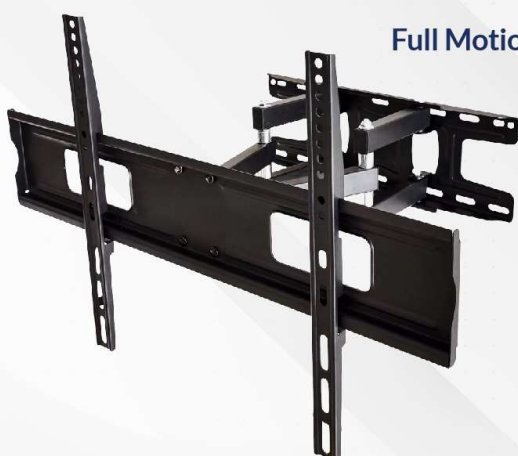

(HP680)
Full Motion TV Wall Mount

$40.00

Fits	: 32" - 80"
Load Capacity	: 50kg
VESA	: 400x400mm / 400x600mm
Distance to wall	: 70 - 400mm
Tilt angle	: +15 ~-15
Swing	: 180