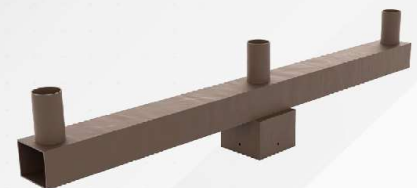

Polelight Accessories

(L Bracket)
\$35.00

(S Bracket)
\$15.00

(Square Tenon)
\$40.00

(Square Adapter)
\$40.00

(Square 2 Bullhorn)
\$125.00

(Square 3 Bullhorn)
\$150.00

Rectangle