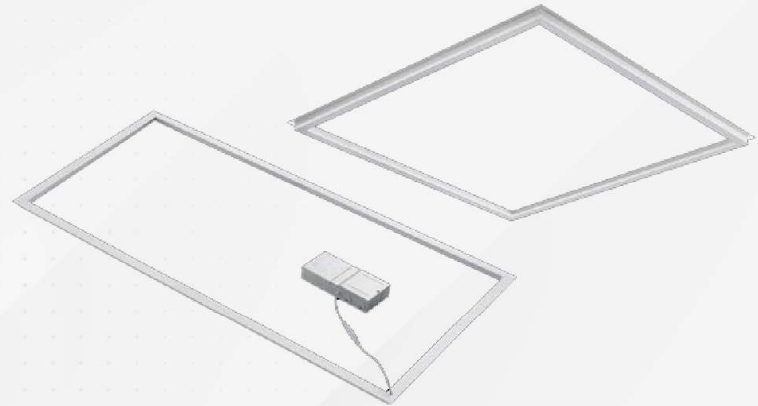

T-bar Lights

Type	Watts	CCT	Lumens	Price
2 x 2	40w	6500k	6,000lm	$40.00
2 x 4	55w	6500k	5,000lm	$60.00