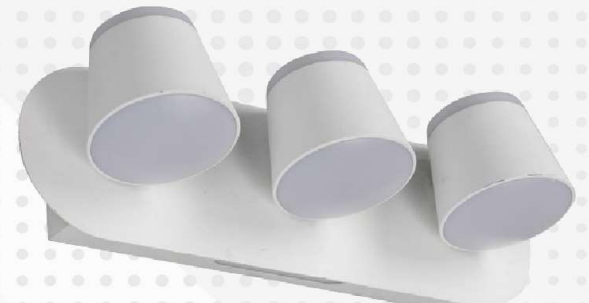

(Double Wall)
$50.00