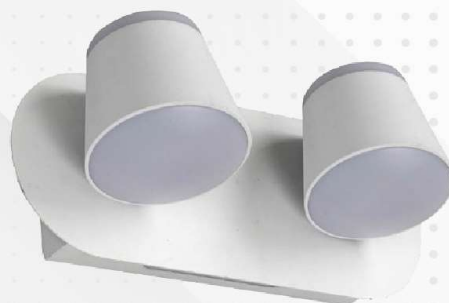

(Single Wall)
$40.00