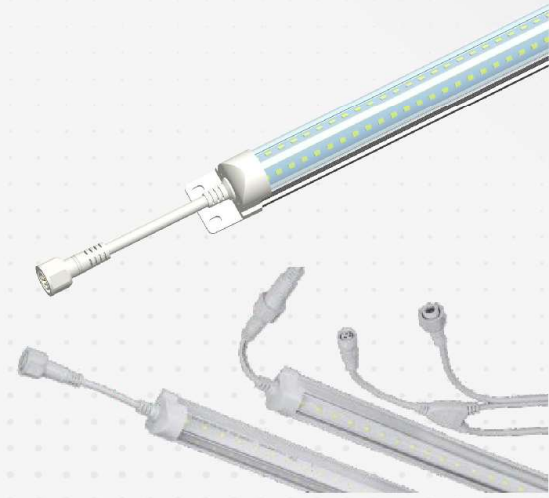

Integrated Tubes

Size	Cover	Watts	CCT	Lumens	Price
2ft	Striped	10w	6500k	1,300lm	$14.00
3ft	Striped	14w	6500k	1,820lm	$16.00
4ft	Striped	22w	6500k	2,860lm	$18.00
8ft	Striped	60w	6500k	7,800lm	$38.00