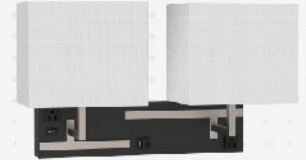

US-1451-WD
(Double Wall)
$60.00

Type	Bulb	USB Outlet	Power Outlet
Single Wall | Single Table	One	One	One
Double Wall | Twin Table | Desk	Two	Two	Two
Floor Lamp	Two	N/A	N/A

Bulbs Not Included