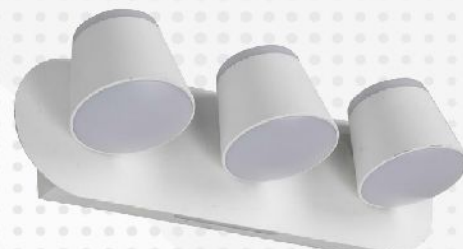

(Double Wall)
$50.00