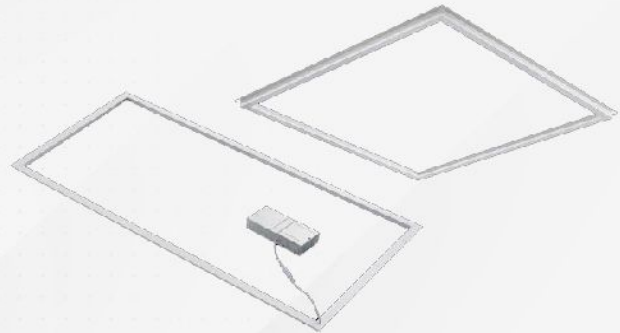

T-bar Lights

Type	Watts	CCT	Lumens	Price
2 x 2	40w	6500k	6,000lm	$40.00
2 x 4	55w	6500k	5,000lm	$60.00