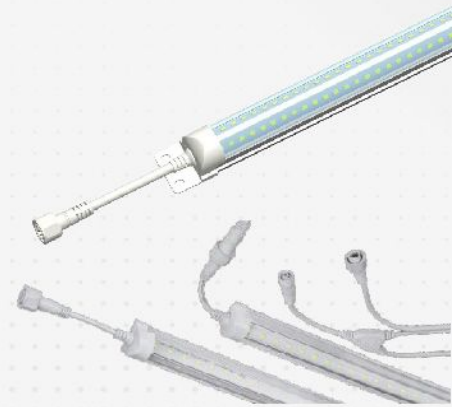

Integrated Tubes

Size	Cover	Watts	CCT	Lumens	Price
2ft	Striped	10w	6500k	1,300lm	$14.00
3ft	Striped	14w	6500k	1,820lm	$16.00
4ft	Striped	22w	6500k	2,860lm	$18.00
8ft	Striped	60w	6500k	7,800lm	$38.00