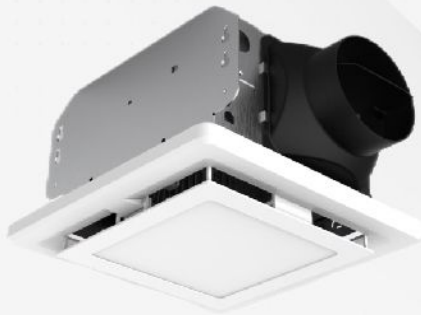

Exhaust Fan

Exhaust Fan

Watts	Airflow	Price
30w	90cfm	\$35.00

Exhaust Fan

Watts	Airflow	Price
30w fan + 15w LED Light	110cfm	\$45.00

BPT13B-100L14

Watts	Airflow	CCT	Lumens	Price
28w fan + 14w LED Light	100cfm	6500k	1,820lm	\$50.00