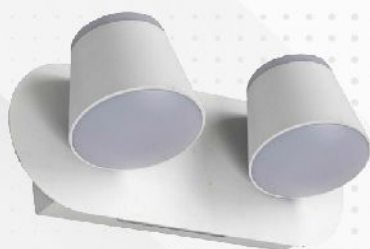

\$75.00

\$75.00

(PENDANTS)

\$75.00

Type	Bulb
Headboard Light	One
Desk	Two
Floor Lamp	Two

Bulbs Not Included

LED Aluminum Collection

US-5207-DS
(Floor)
\$60.00