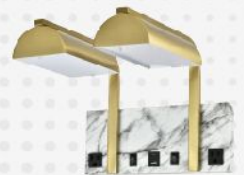

US-1615FL
(Floor)
\$80.00

US-1614DS
(Desk)
\$70.00

US-1612TS
(Single Table)
\$70.00

US-1613TT
(Double Table)
\$75.00

US-1610WS
(Single Wall)
\$40.00

US-1611WD
(Double Wall)
\$70.00

Type	Bulb	USB Outlet	Power Outlet
Single Wall Single Table	One	One	One
Double Wall Twin Table Desk	Two	Two	Two
Floor Lamp	Two	N/A	N/A