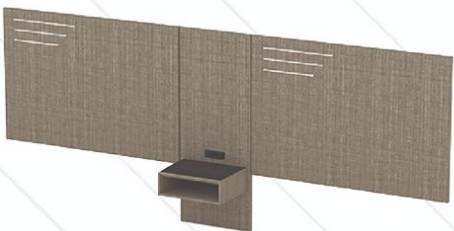

**USA HOSPITALITY
FURNITURE**

Namo Collection

**Headboard
King And Queen**

King : W80"xD1.5"xH42"
Queen : W62"xD1.5"xH42"
Full : W56"xD1.5"xH42"

TV Panel
W48"xD1.5"xH42"

Combo Unit
W48"xD1.5"xH41"

Night Stand
W19"xD1.5"xH27"

22x60

48x36

60x36

Sparrow Collection

King Headboard with 2 Side Panels & Floating Nightstand

King : W80"xD1.5"xH42"
 Queen : W62"xD1.5"xH42"
 Full : W56"xD1.5"xH42"

Queen Headboard with 1 Middle Panel & Floating Nightstand

W24"xD17"xH60"

Combo unit with desk

W96"xD23"xH40"

TV Panel

W48"xD1.5"xH42"

3 Chest Drawer

W40"xD22"xH36"

Clothing Rack

W24"xD11"xH15"

Towel Rack

W22"xD9"xH25"

Granite Table

- Easy To Clean Surface
- Stain | Burn | Scratch Resistant
- 18mm Thick With A 1 Inch Plywood Core
- Base - Rust Free Powder Coated Black Color
- Size : 30" X 30"