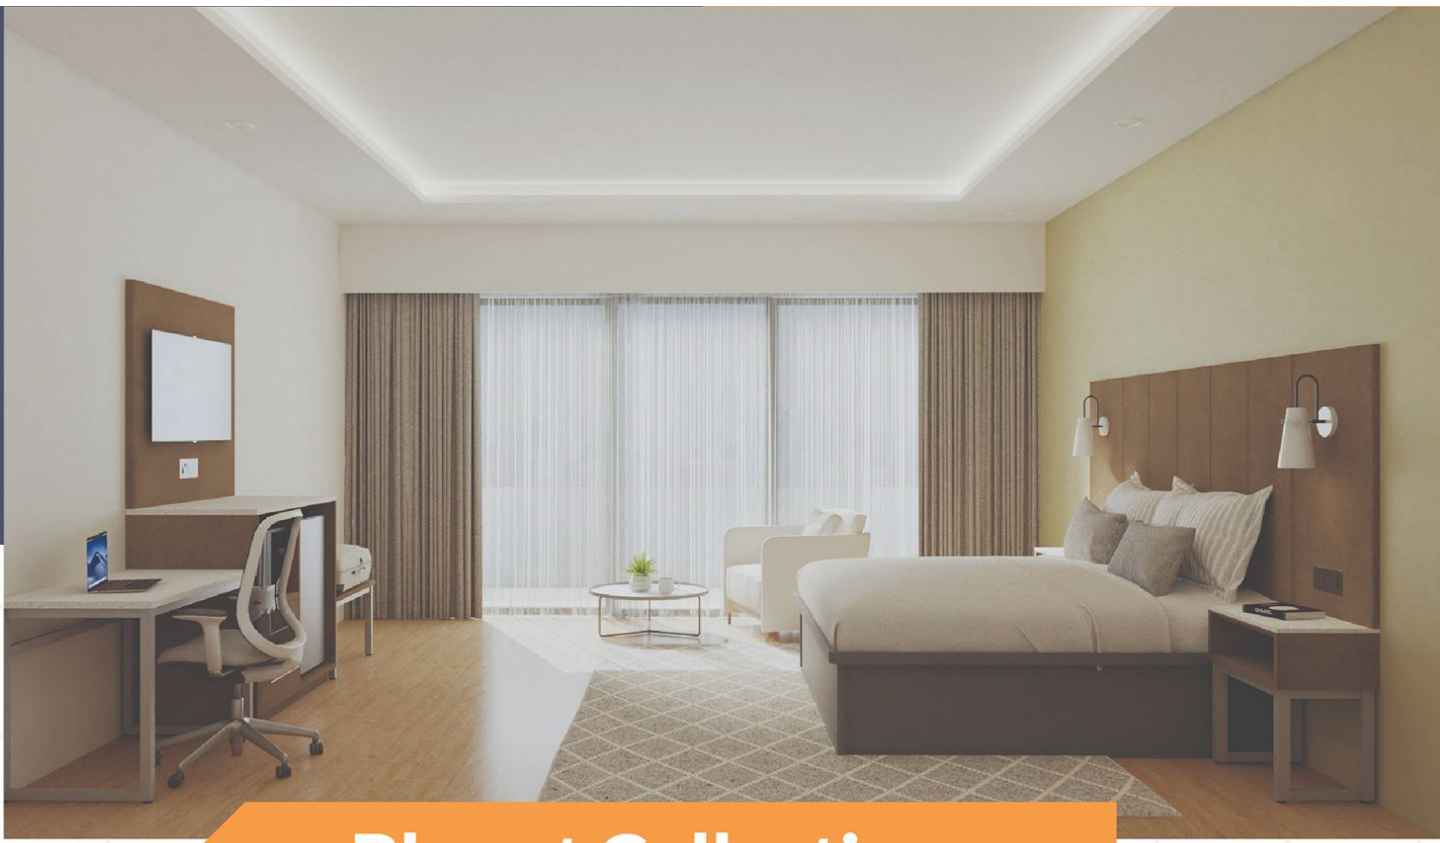

**USA HOSPITALITY
FURNITURE**

Namo Collection

**Headboard
King And Queen**

King : W80"xD1.5"xH42"
Queen : W62"xD1.5"xH42"
Full : W56"xD1.5"xH42"

TV Panel
W48"xD1.5"xH42"

Combo Unit
W48"xD1.5"xH41"

Night Stand
W19"xD1.5"xH27"

22x60

48x36

60x36

Sparrow Collection

King Headboard with 2 Side Panels & Floating Nightstand

King : W80"xD1.5"xH42"
 Queen : W62"xD1.5"xH42"
 Full : W56"xD1.5"xH42"

Queen Headboard with 1 Middle Panel & Floating Nightstand

Bharat Collection

**Headboard
King And Queen**

King : W80"xD1.5"xH42"
Queen : W62"xD15"xH42"

**Side Panel With
Night Stand**

Side Panel : W24"xD1.5"xH42"
Night Stand : W24"xD15"xH26"

Combo Unit

W48"xD24"xH41"