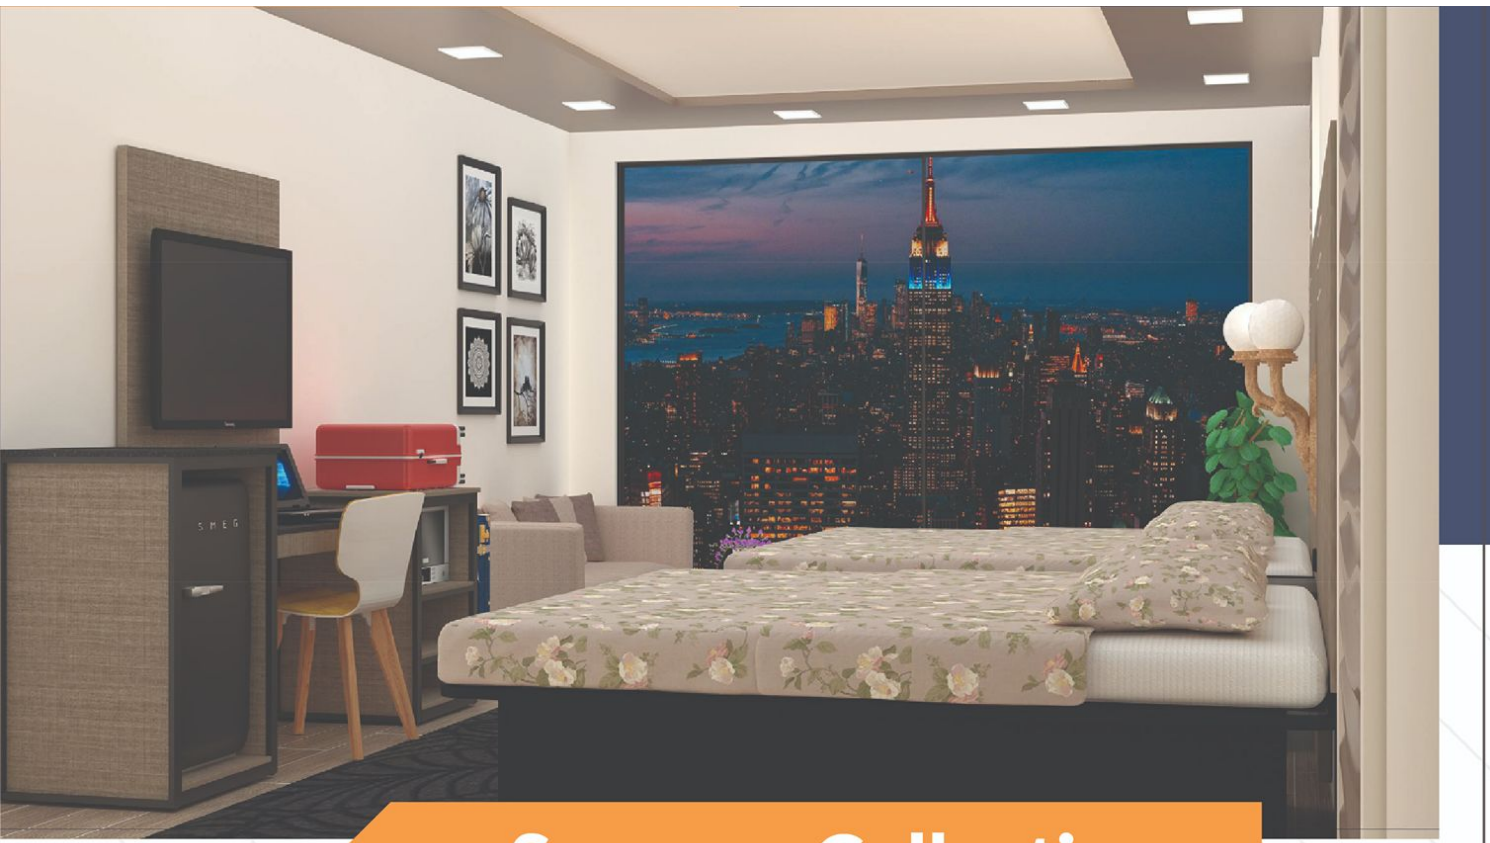

**USA HOSPITALITY
FURNITURE**

Namo Collection

**Headboard
King And Queen**

King : W80"xD1.5"xH42"
Queen : W62"xD1.5"xH42"
Full : W56"xD1.5"xH42"

TV Panel
W48"xD1.5"xH42"

Combo Unit
W48"xD1.5"xH41"

Night Stand
W19"xD1.5"xH27"

22x60

48x36

60x36

Sparrow Collection

King Headboard with 2 Side Panels & Floating Nightstand

King : W80"xD1.5"xH42"
 Queen : W62"xD1.5"xH42"
 Full : W56"xD1.5"xH42"

Queen Headboard with 1 Middle Panel & Floating Nightstand

W24"xD17"xH60"

Combo unit with desk

W96"xD23"xH40"

TV Panel

W48"xD1.5"xH42"

3 Chest Drawer

W40"xD22"xH36"

Clothing Rack