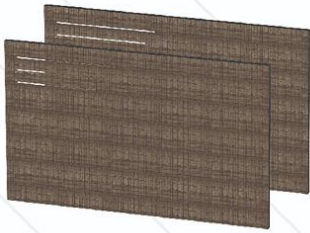

**USA HOSPITALITY
FURNITURE**

Namo Collection

**Headboard
King And Queen**

King : W80"xD1.5"xH42"
Queen : W62"xD1.5"xH42"
Full : W56"xD1.5"xH42"

TV Panel
W48"xD1.5"xH42"

Combo Unit
W48"xD1.5"xH41"

Night Stand
W19"xD1.5"xH27"

3 Chest Drawer
W40"xD22"xH36"

Clothing Rack
W24"xD11"xH15"

Luggage Bench
W33"xD1.5"xH18"

Desk
W42"xD24"xH30"

Towel Rack
W21"xD9"xH18"

Regular Mirror

24x36

36x36

22x60

48x36

60x36

Sparrow Collection

King Headboard with 2 Side Panels & Floating Nightstand

King : W80"xD1.5"xH42"
 Queen : W62"xD1.5"xH42"
 Full : W56"xD1.5"xH42"

Queen Headboard with 1 Middle Panel & Floating Nightstand

W24"xD11"xH15"

Towel Rack

W22"xD9"xH25"

Granite Table

- Easy To Clean Surface
- Stain | Burn | Scratch Resistant
- 18mm Thick With A 1 Inch Plywood Core
- Base - Rust Free Powder Coated Black Color
- Size : 30" X 30"