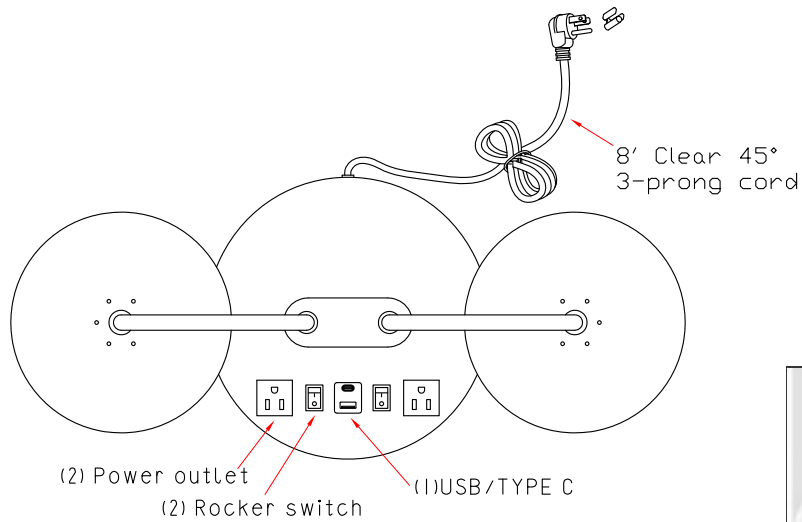

unit:mm/inch

NOTES:

- 2 x E26, 9W
- SHADE FINISH:Opal Acrylic
- METAL FINISH:ORB
- BULB NOT INCLUDED
- ETL&CETL LISTED
- PLUG IN

	PROJECT NAME:	VERSION:	A0
	DESCRIPTION:Twin Table	DATE:	2024-06-12
	ITEM NO.:US-1711-TT	CHECK BY:	
	QUANTITY:200PCS		