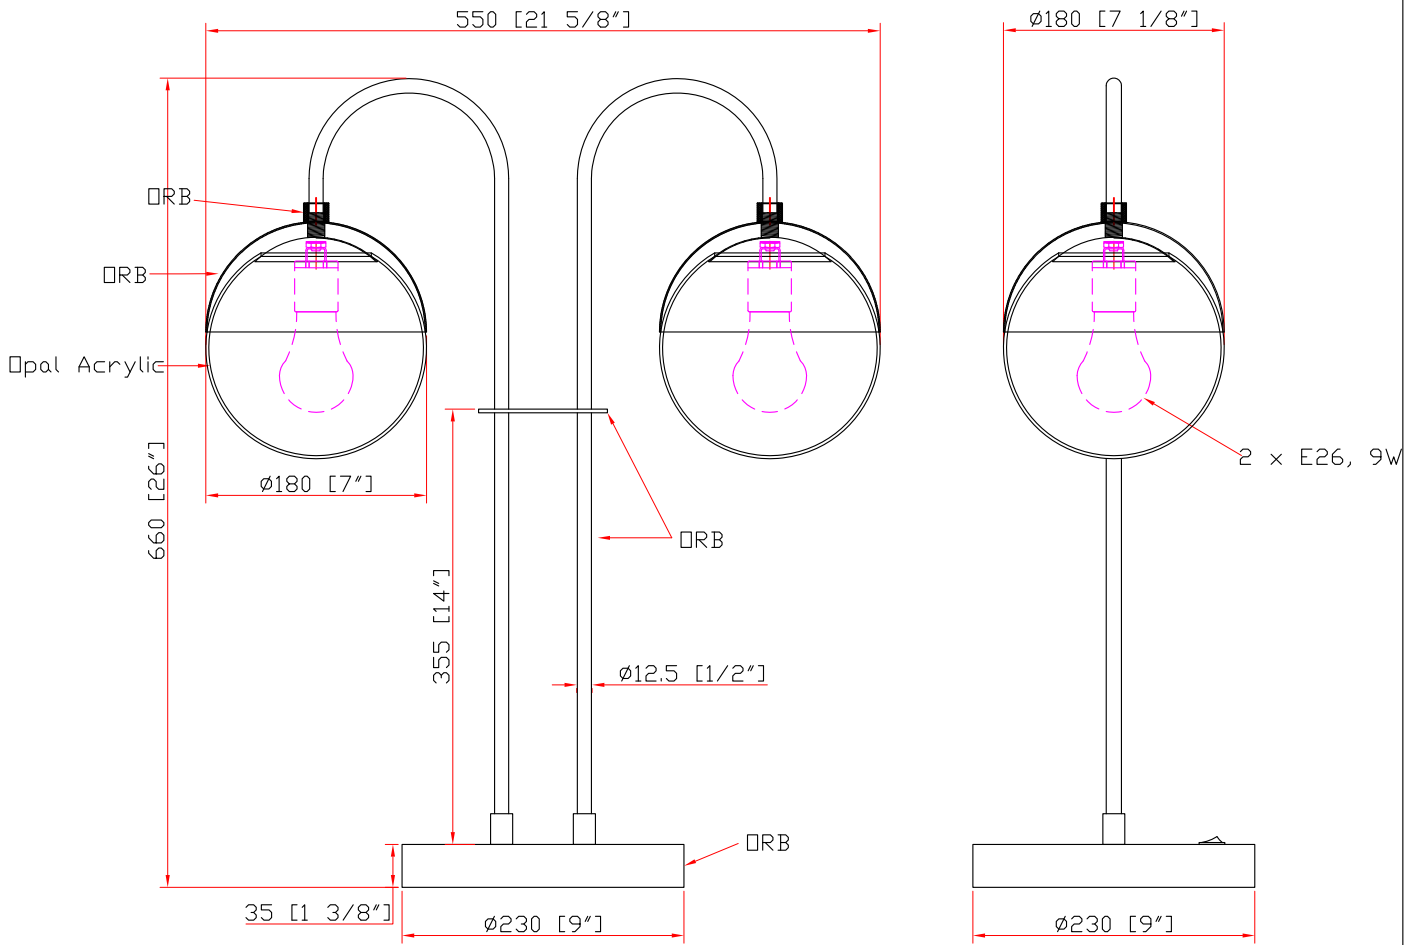

unit:mm/inch

NOTES:

- 2 x E26, 9W
- SHADE FINISH:Opal Acrylic
- METAL FINISH:ORB
- BULB NOT INCLUDED
- ETL&CETL LISTED
- PLUG IN

	PROJECT NAME:	VERSION:	A0
	DESCRIPTION:Twin Table	DATE:	2024-06-12
	ITEM NO.:US-1711-TT	CHECK BY:	
	QUANTITY:200PCS		