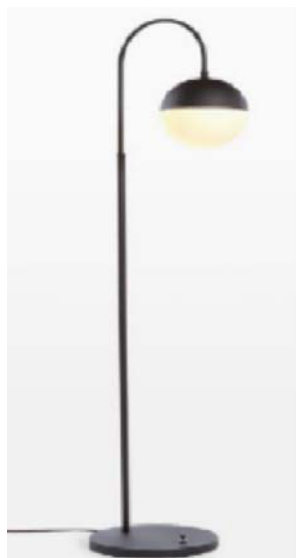

unit:mm/inch

ORB

NOTES:

- 1 x E26, 18W
- SHADE FINISH: Opal Acrylic
- METAL FINISH: ORB
- BULB NOT INCLUDED
- ETL & CETL LISTED
- PLUG IN

	PROJECT NAME :	VERSION :	A0
	DESCRIPTION: Floor Lamp	DATE :	2024-06-12
	ITEM NO.:US-1714-FL	CHECK BY :	
	QUANTITY:300PCS		