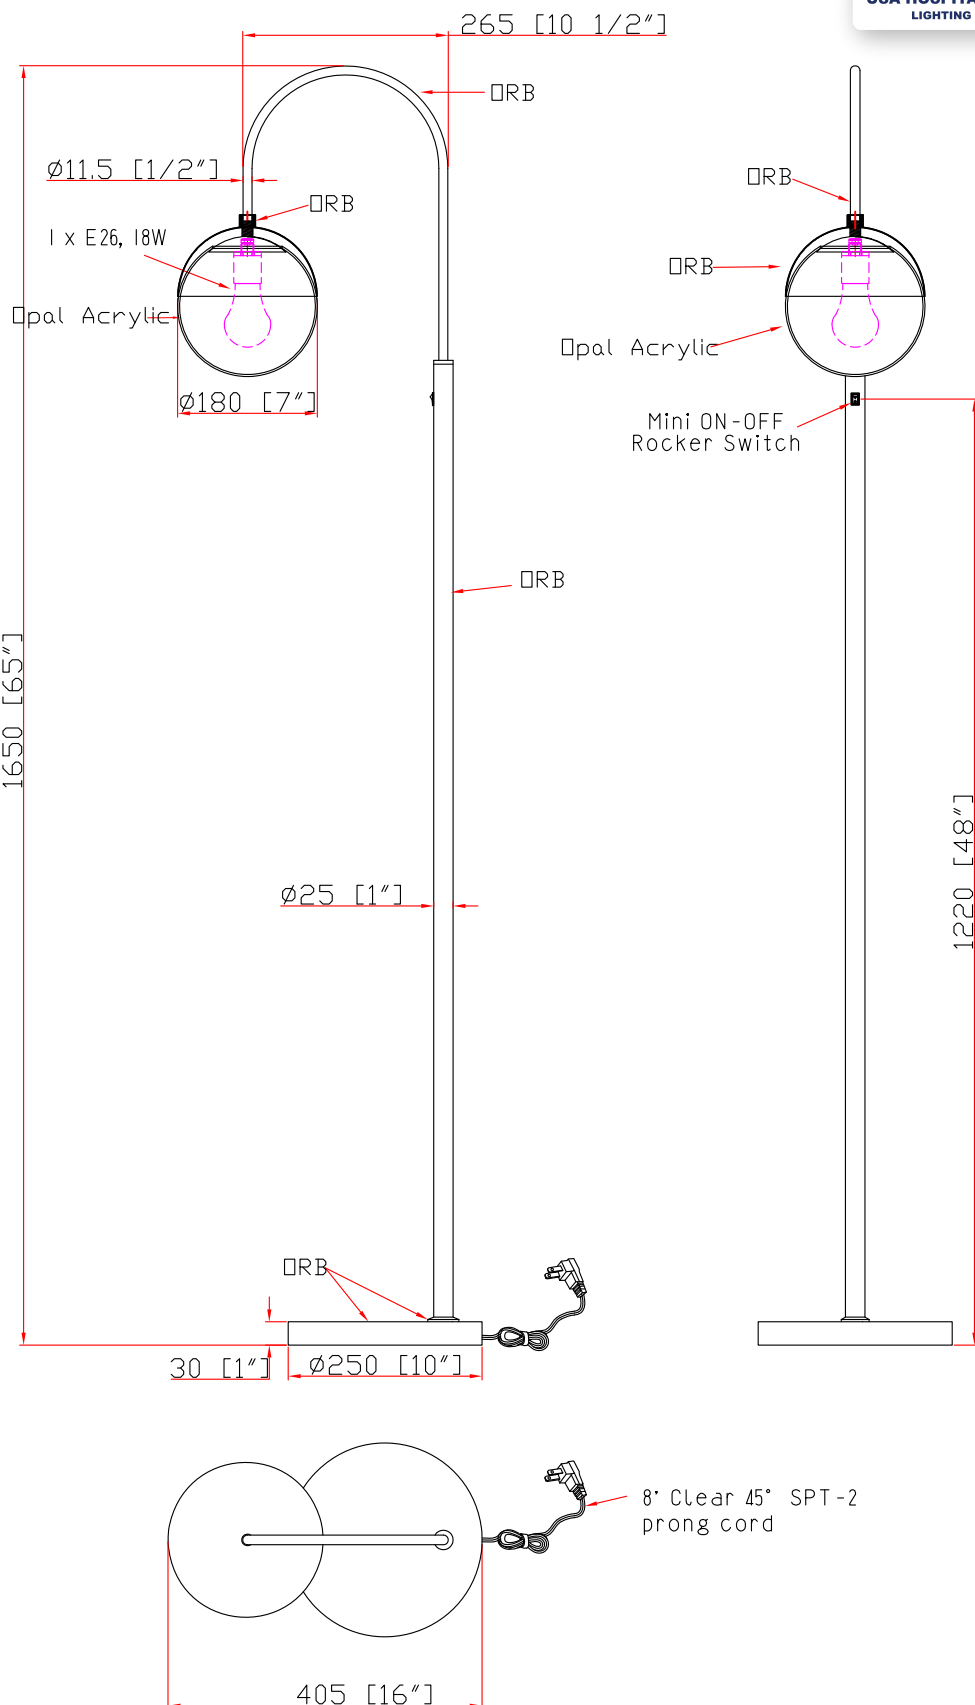

unit:mm/inch

ORB

NOTES:

- 1 x E26, 18W
- SHADE FINISH: Opal Acrylic
- METAL FINISH: ORB
- BULB NOT INCLUDED
- ETL & CETL LISTED
- PLUG IN

	PROJECT NAME :	VERSION :	A0
	DESCRIPTION: Floor Lamp	DATE :	2024-06-12
	ITEM NO.:US-1714-FL	CHECK BY :	
	QUANTITY:300PCS		