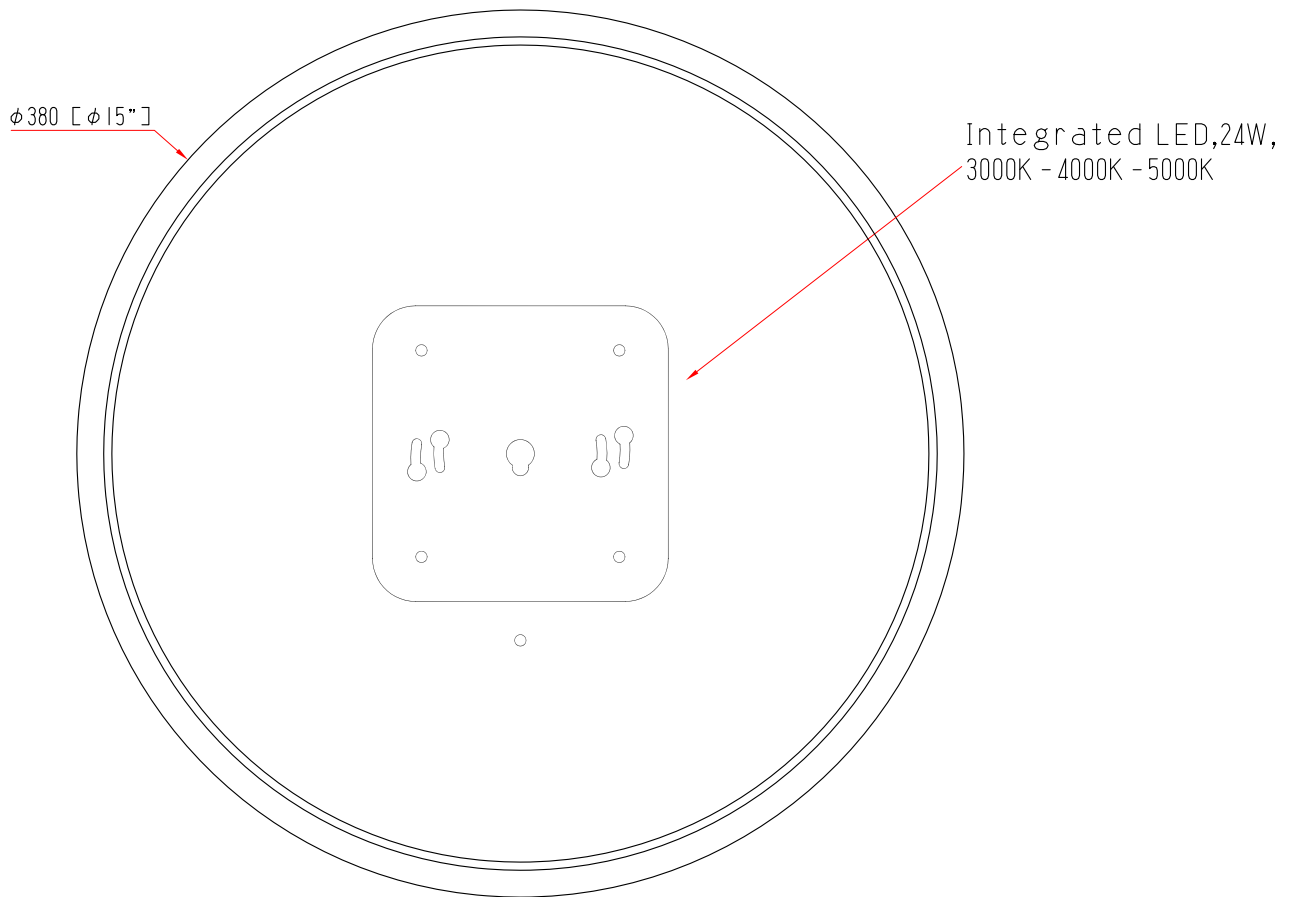

unit:mm/inch

NOTES:

- Integrated LED, 24W, 3000K-4000K-5000K
- SHADE FINISH: Matte White Frosted Acrylic
- METAL FINISH: Matte Black
- INTERGRATED LED
- ETL&CETL
- Hardwired

	PROJECT NAME :	VERSION :	A0
	DESCRIPTION: Entry and bath ceiling	DATE :	2024.06.19
	ITEM NO.:US-4348C-15-BLZ	CHECK BY :	
	QUANTITY: 300PCS		