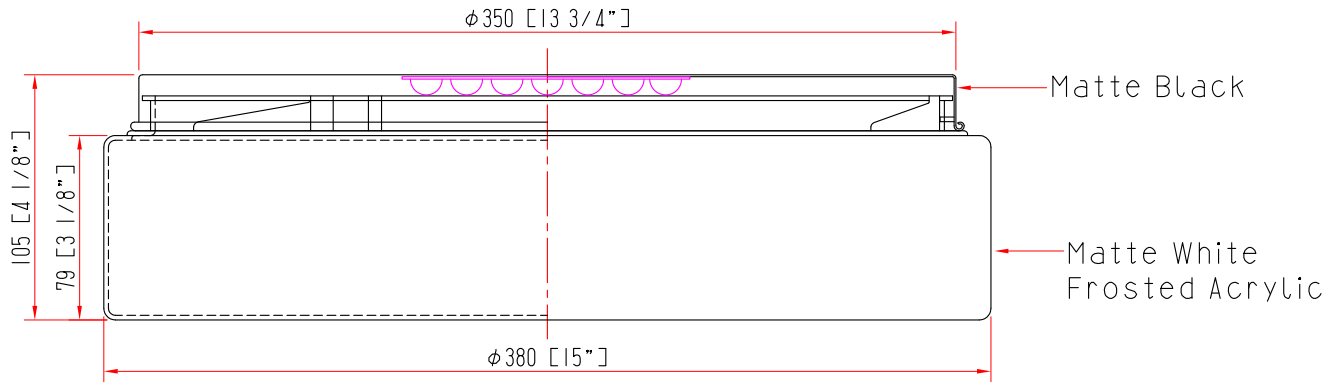

unit:mm/inch

NOTES:

- Integrated LED, 24W, 3000K-4000K-5000K
- SHADE FINISH: Matte White Frosted Acrylic
- METAL FINISH: Matte Black
- INTERGRATED LED
- ETL&CETL
- Hardwired

	PROJECT NAME :	VERSION :	A0
	DESCRIPTION: Entry and bath ceiling	DATE :	2024.06.19
	ITEM NO.:US-4348C-15-BLZ	CHECK BY :	
	QUANTITY: 300PCS		