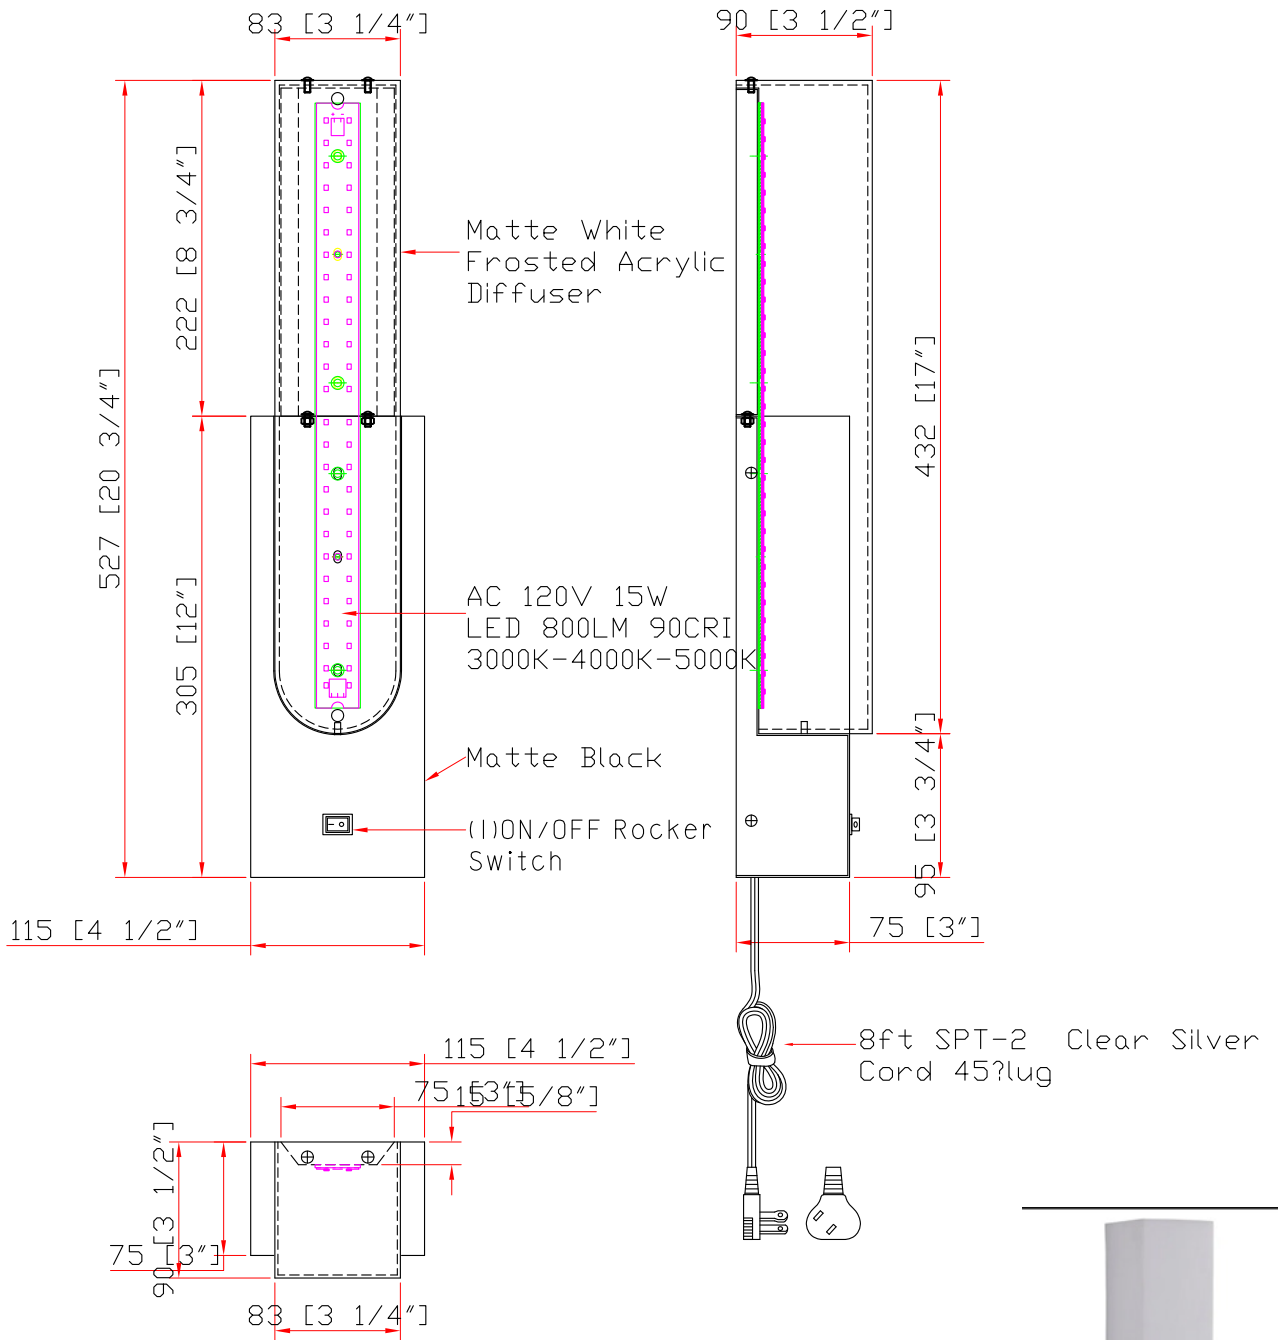

unit:mm/inch

NOTES:

- AC 120V 15W LED 800LM 90CRI 3000K-4000K-5000K
- SHADE FINISH:Matte White Frosted Acrylic Diffuser
- METAL FINISH:Matte Black
- LED INCLUDE
- ETL&CETL LISTED
- PLUG IN

	PROJECT NAME:	VERSION:	A1
	DESCRIPTION:King Headboard Sconce	DATE:	2024-11-15
	ITEM NO.:US-4603C-22-LED	CHECK BY:	
	QUANTITY:400PCS		