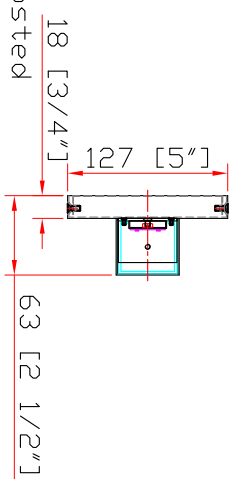

Unit:mm / inch

- NOTES:
- AC 120V 2*10W LED 90CRI 3000K-4000K-5000K
 - SHADE FINISH:Matte White Frosted Acrylic Diffuser
 - METAL FINISH:Matte Black
 - LED INCLUDE
 - ETL&CETL LISTED
 - Hardwired

PROJECT NAME:		VERSION:	
HOSPITALITY		A0	
DESCRIPTION:Vanity 2ft		DATE:	
ITEM NO.:US-4604V-LED-2FT		2024-06-22	
QUANTITY:150PCS		CHECK BY:	