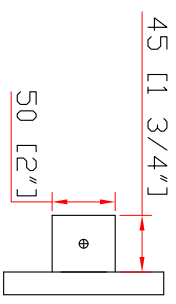

Unit:mm / inch

- NOTES:
- AC 120V 2*10W LED 90CRI 3000K-4000K-5000K
 - SHADE FINISH:Matte White Frosted Acrylic Diffuser
 - METAL FINISH:Matte Black
 - LED INCLUDE
 - ETL&CETL LISTED
 - Hardwired

PROJECT NAME:		VERSION:	
HOSPITALITY		A0	
DESCRIPTION:Vanity 2ft		DATE:	
ITEM NO.:US-4604V-LED-2FT		2024-06-22	
QUANTITY:150PCS		CHECK BY:	