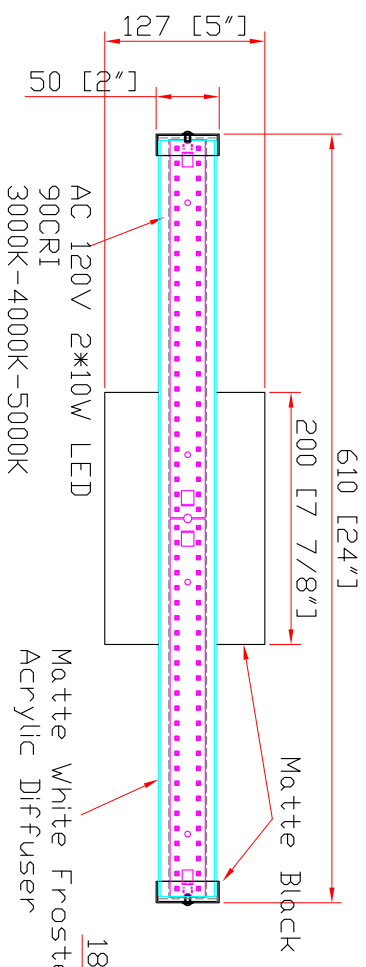

Unit:mm / inch

- NOTES:
- AC 120V 2*10W LED 90CRI 3000K-4000K-5000K
 - SHADE FINISH:Matte White Frosted Acrylic Diffuser
 - METAL FINISH:Matte Black
 - LED INCLUDE
 - ETL&CETL LISTED
 - Hardwired

PROJECT NAME:		VERSION:	
HOSPITALITY		A0	
DESCRIPTION:Vanity 2ft		DATE:	
ITEM NO.:US-4604V-LED-2FT		2024-06-22	
QUANTITY:150PCS		CHECK BY:	