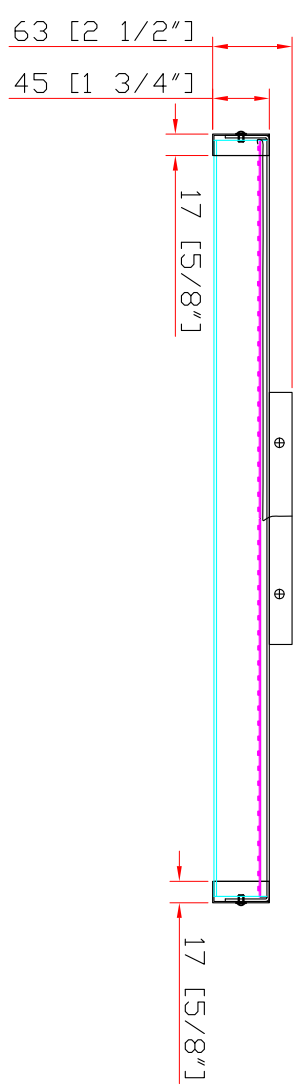

Unit:mm / inch

- NOTES:
- AC 120V 2*10W LED 90CRI 3000K-4000K-5000K
 - SHADE FINISH:Matte White Frosted Acrylic Diffuser
 - METAL FINISH:Matte Black
 - LED INCLUDE
 - ETL&CETL LISTED
 - Hardwired

PROJECT NAME:		VERSION:	
HOSPITALITY		A0	
DESCRIPTION:Vanity 2ft		DATE:	
ITEM NO.:US-4604V-LED-2FT		2024-06-22	
QUANTITY:150PCS		CHECK BY:	