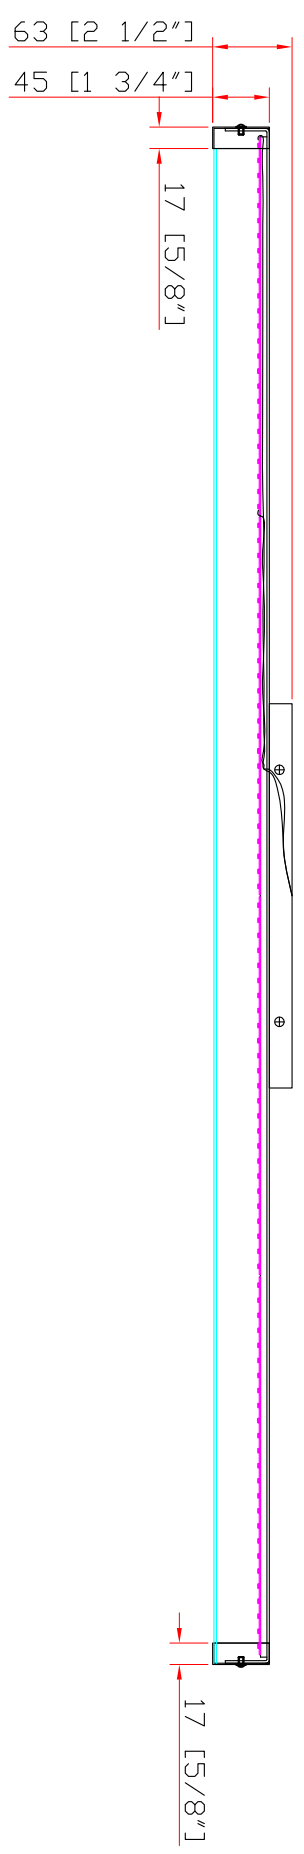

Unit:mm/Inch

- NOTES:
- AC 120V 4*10W LED 90CRI 3000K-4000K-5000K
 - SHADE FINISH:Matte White Frosted Acrylic Diffuser
 - METAL FINISH:Matte Black
 - LED INCLUDE
 - ETL&CETL LISTED
 - Hardwired

PROJECT NAME:		VERSION:	
DESCRIPTION:Variety 4ft		DATE:	
ITEM NO.:US-4604V-LED-4FT		CHECK BY:	
QUANTITY:300PCS		A0	
HOSPITALITY		2024-06-22	