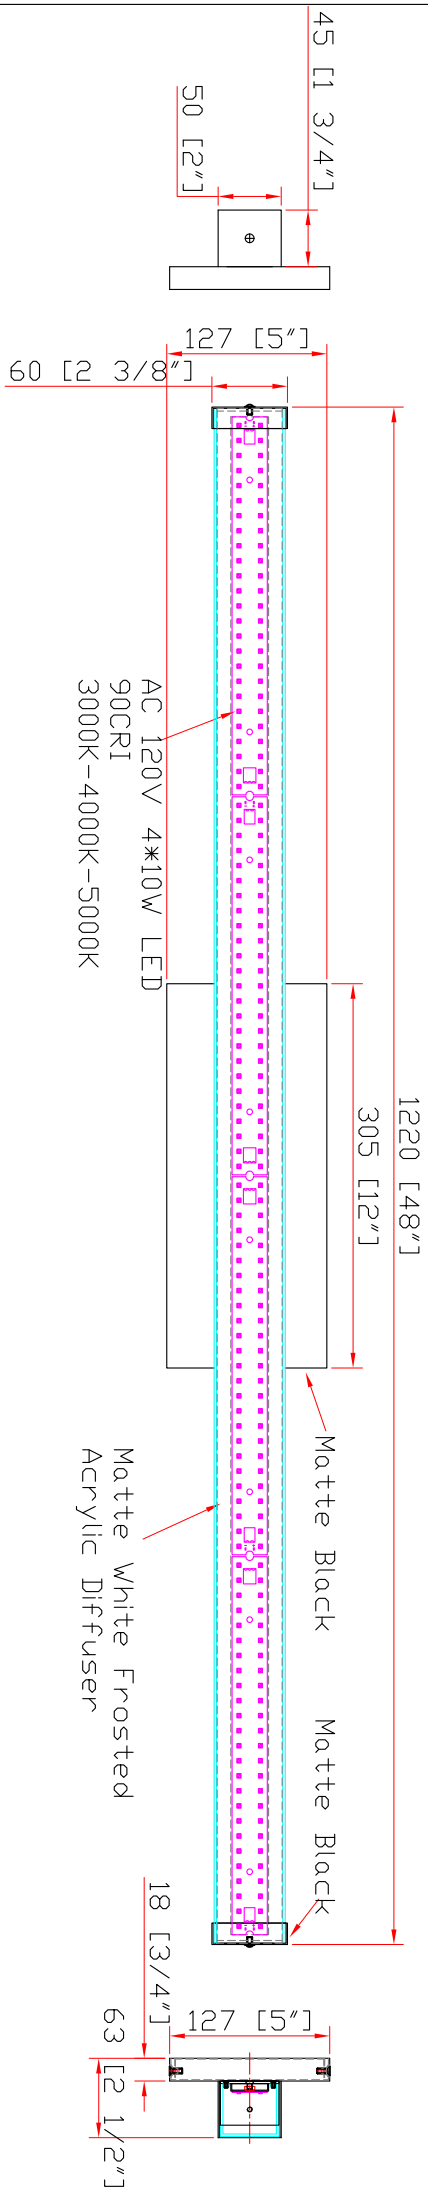

Unit:mm/Inch

- NOTES:
- AC 120V 4*10W LED 90CRI 3000K-4000K-5000K
 - SHADE FINISH:Matte White Frosted Acrylic Diffuser
 - METAL FINISH:Matte Black
 - LED INCLUDE
 - ETL&CETL LISTED
 - Hardwired

PROJECT NAME:		VERSION:	
DESCRIPTION:Variety 4ft		DATE:	
ITEM NO.:US-4604V-LED-4FT		CHECK BY:	
QUANTITY:300PCS		A0	
HOSPITALITY		2024-06-22	