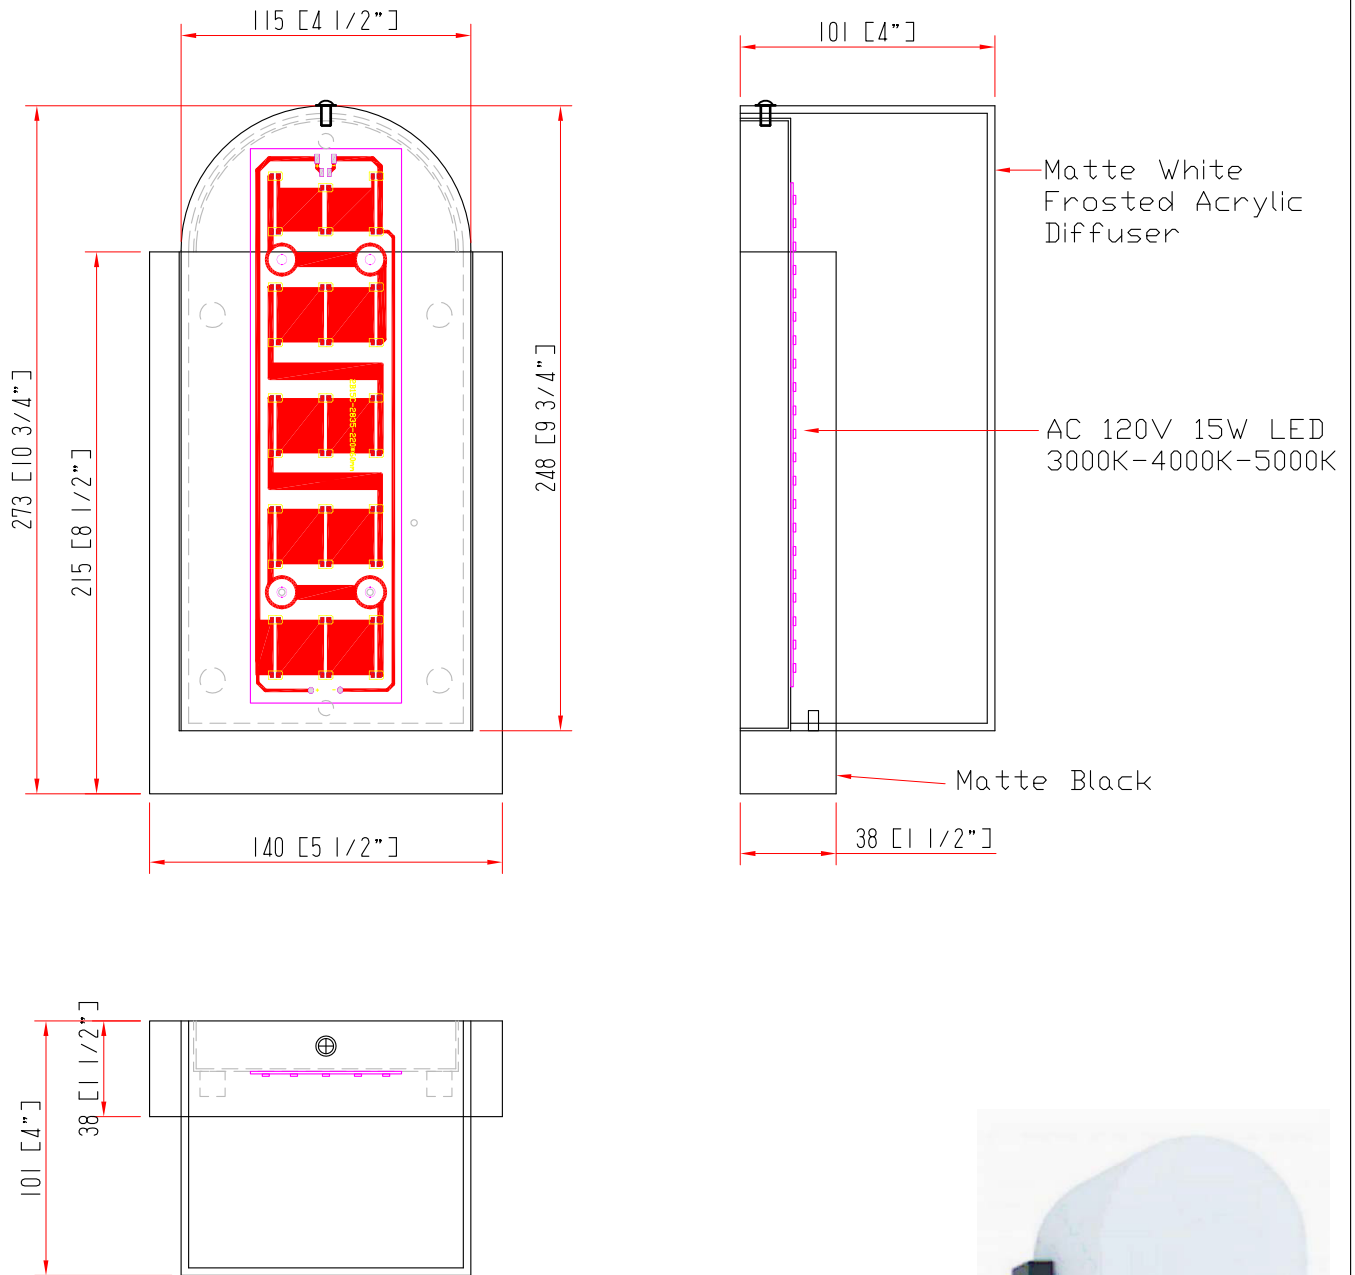

unit:mm/inch

NOTES:

- AC 120V 15W LED 3000K-4000K-5000K
- SHADE FINISH:Matte White Frosted Acrylic Diffuser
- METAL FINISH:Matte Black
- LED INCLUDE
- ETL&CETL LISTED
- Hardwired

	PROJECT NAME:	VERSION:	A1
	DESCRIPTION:Corridor Sconce	DATE:	2024-06-20
	ITEM NO.:US-4676C-BK	CHECK BY:	
	QUANTITY:300PCS		