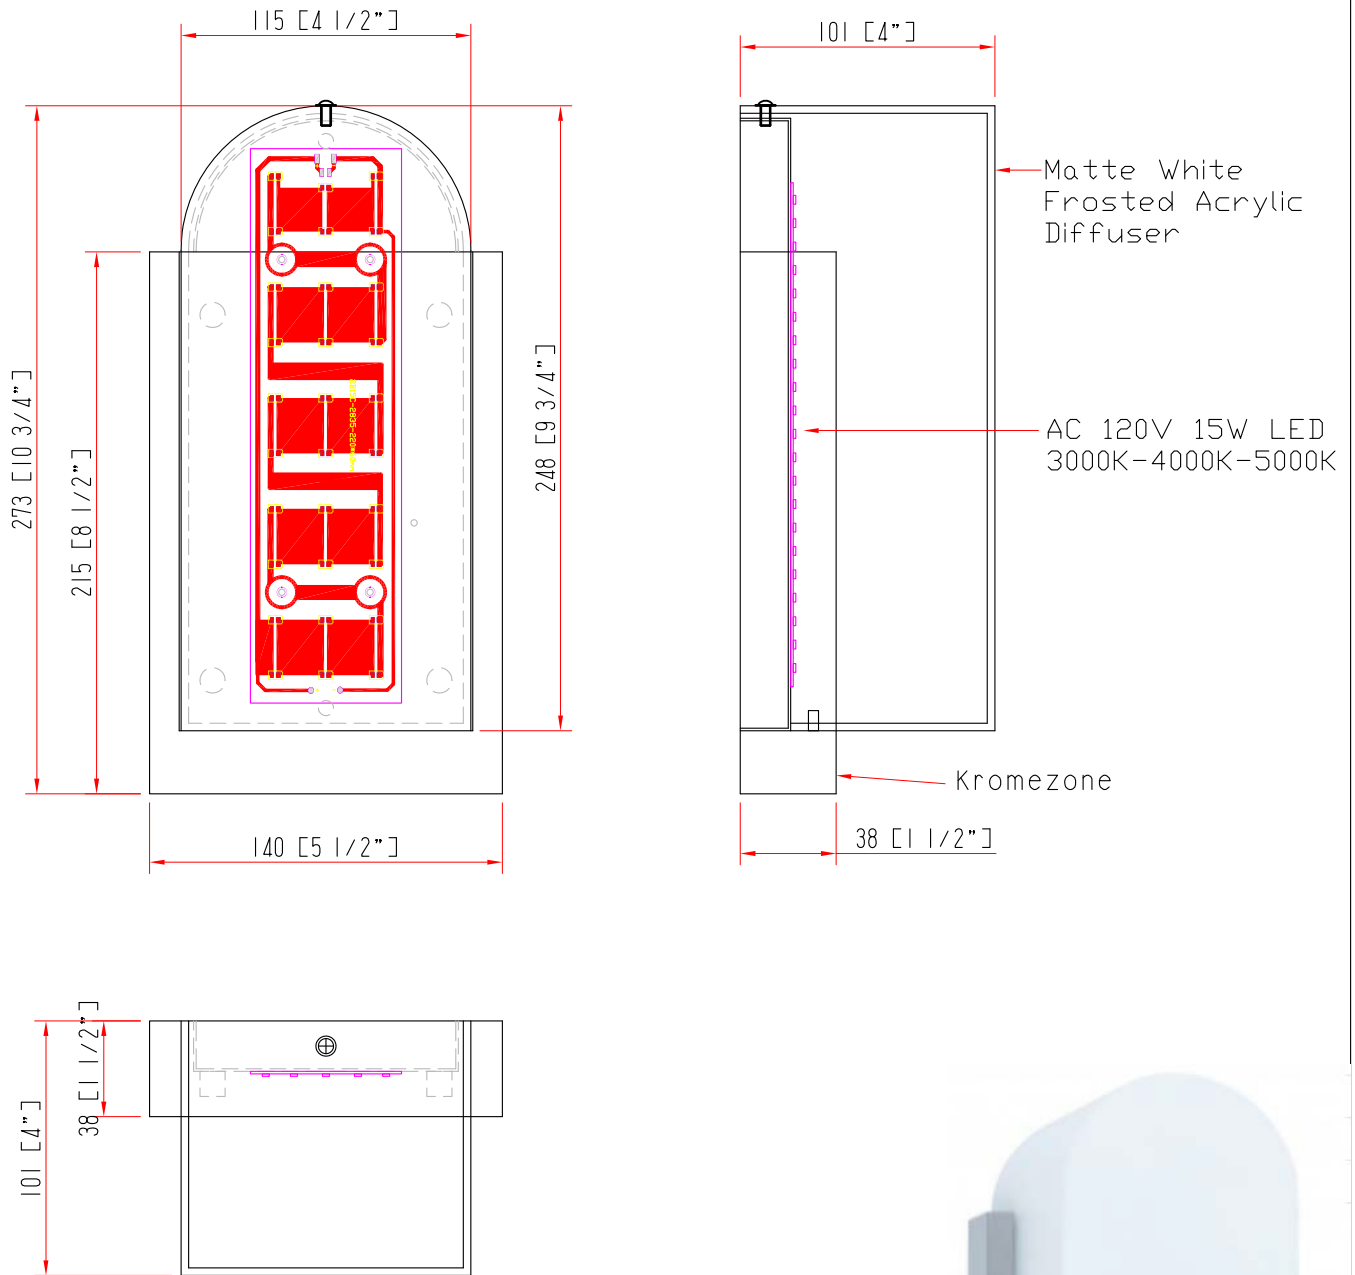

unit:mm/inch

NOTES:

- AC 120V 15W LED 3000K-4000K-5000K
- SHADE FINISH:Matte White Frosted Acrylic Diffuser
- METAL FINISH:Kromezone
- LED INCLUDE
- ETL&CETL LISTED
- Hardwired

	PROJECT NAME:	VERSION:	A1
	DESCRIPTION:Corridor Sconce	DATE:	2024-06-20
	ITEM NO.:US-4676C	CHECK BY:	
	QUANTITY:300PCS		