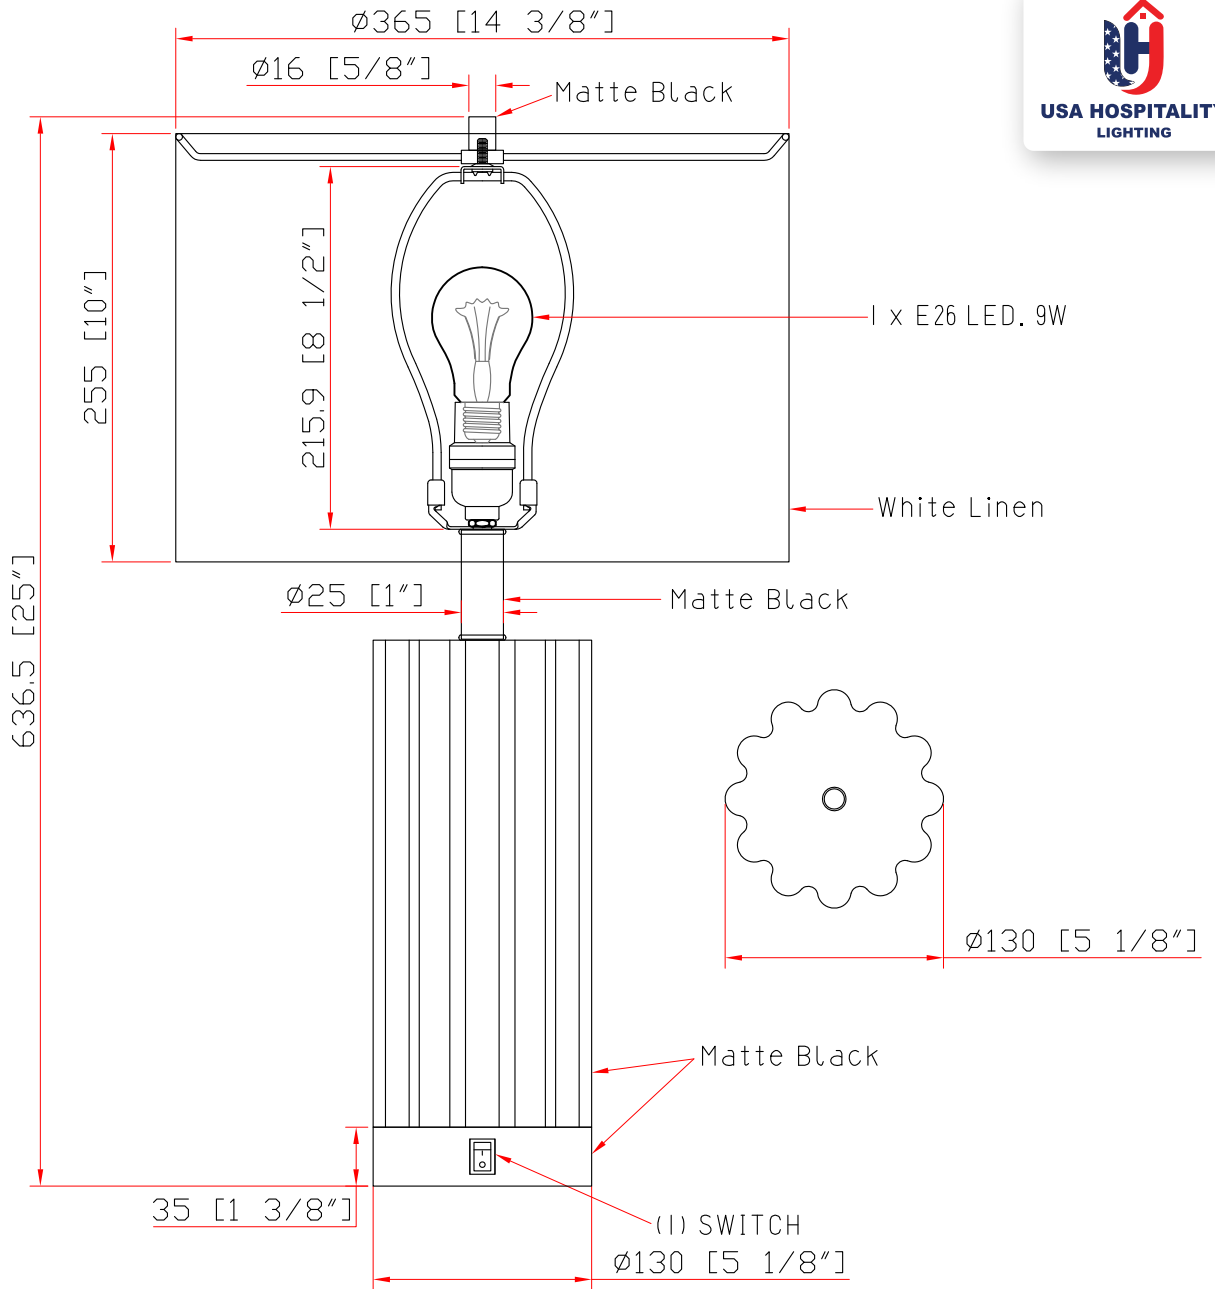

unit:mm/inch

NOTES:

- 1 x E26 LED, 9W
- SHADE FINISH:White Linen
- METAL FINISH:Matte Black
- BULB NOT INCLUDED
- ETL&CETL LISTED
- PLUG IN

	PROJECT NAME:	VERSION:	A0
	DESCRIPTION:King table lamp	DATE:	2024-08-04
	ITEM NO.:US-7149-T	CHECK BY:	
	QUANTITY:300PCS		