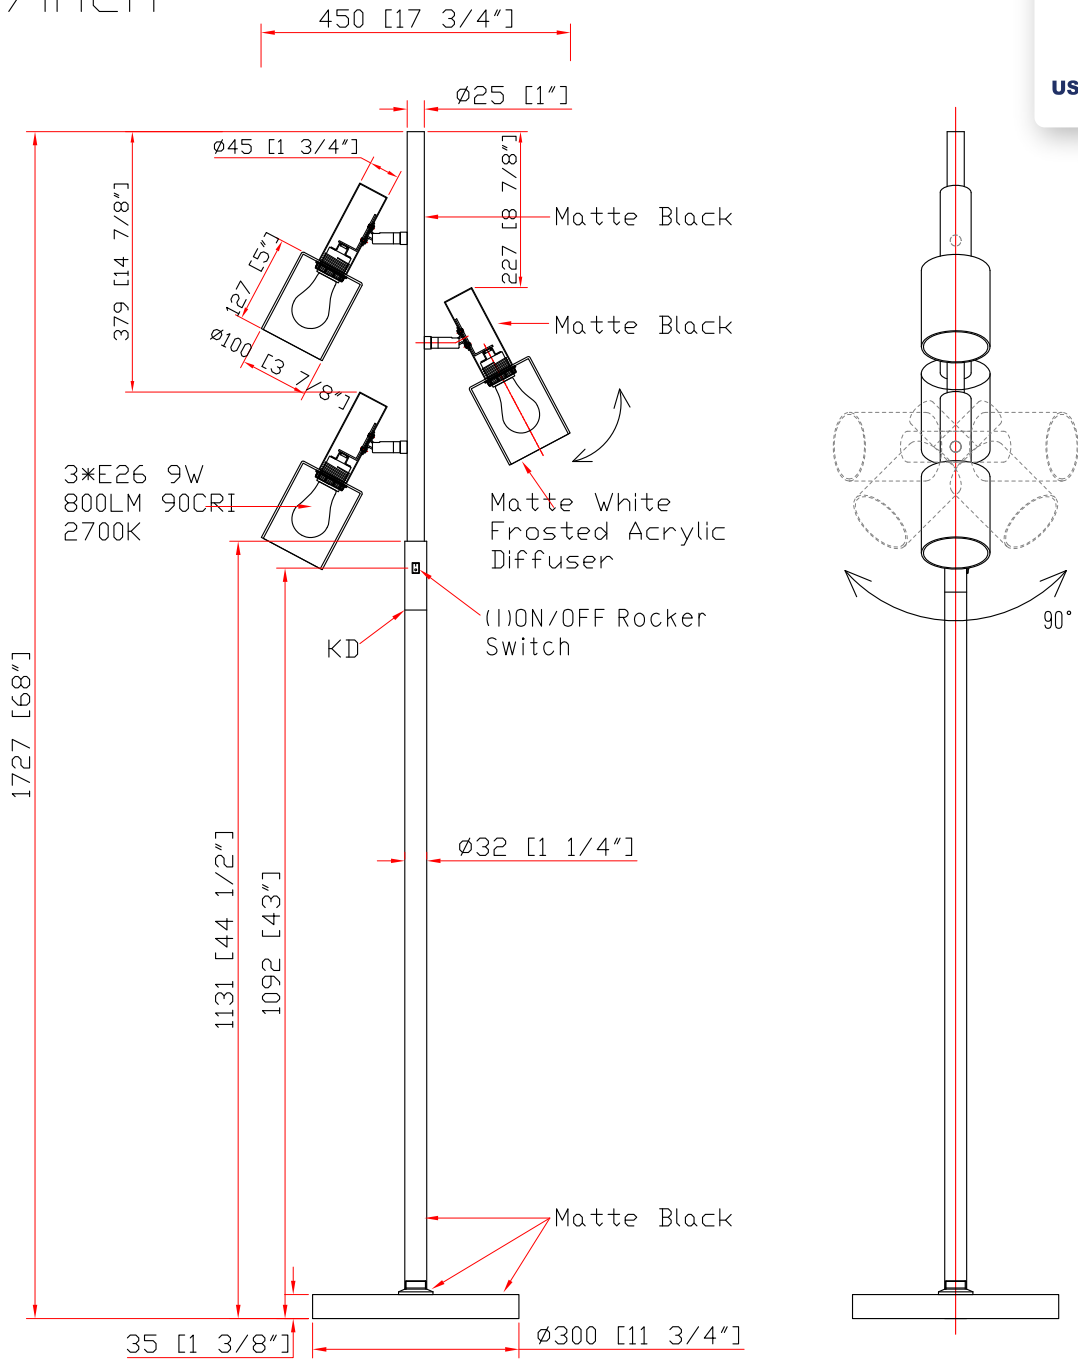

unit:mm/inch

NOTES:

- 3\*E26 9W 800LM 90CRI 2700K
- SHADE FINISH:Matte White Frosted Acrylic Diffuser
- METAL FINISH:Matte Black
- BULB NOT INCLUDED
- ETL&CETL LISTED
- PLUG IN

	PROJECT NAME:	VERSION:	A1
	DESCRIPTION:Floor Lamp	DATE:	2024-06-16
	ITEM NO.:US-7163FKD	CHECK BY:	
	QUANTITY:300PCS		