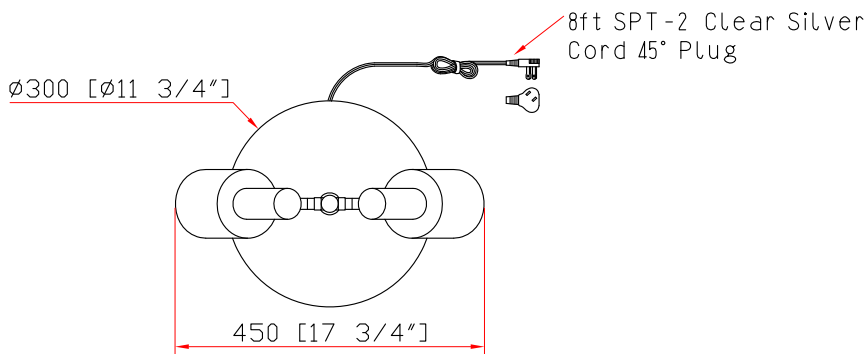

unit:mm/inch

NOTES:

- 3\*E26 9W 800LM 90CRI 2700K
- SHADE FINISH:Matte White Frosted Acrylic Diffuser
- METAL FINISH:Matte Black
- BULB NOT INCLUDED
- ETL&CETL LISTED
- PLUG IN

	PROJECT NAME:	VERSION:	A1
	DESCRIPTION:Floor Lamp	DATE:	2024-06-16
	ITEM NO.:US-7163FKD	CHECK BY:	
	QUANTITY:300PCS		