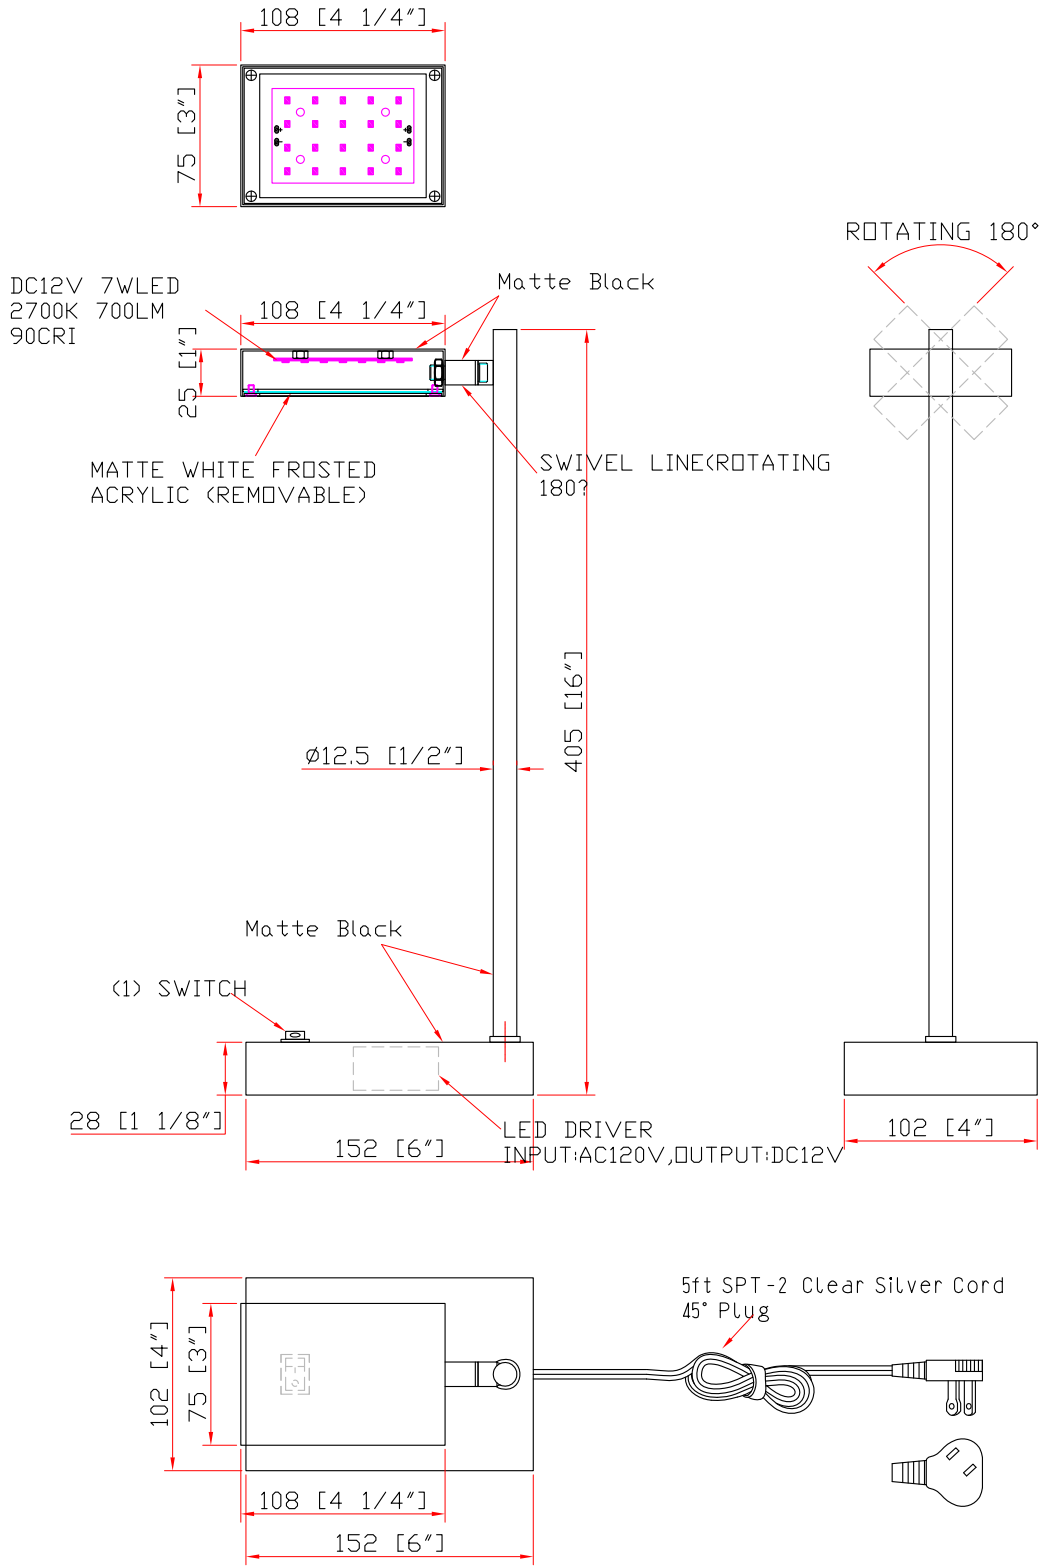

unit:mm/inch

NOTES:

- Integrated LED, 12W, 1200 lumen, 2700K, 90CRI
- SHADE FINISH:MATTE WHITE FROSTED ACRYLIC
- METAL FINISH:Matte Black
- LED INCLUDE
- ETL&CETL LISTED
- PLUG IN

	PROJECT NAME:	VERSION:	A1
	DESCRIPTION:Studio Suite Task Lamp	DATE:	2024-08-04
	ITEM NO.:US-7164T-LED	CHECK BY:	
	QUANTITY:100PCS		