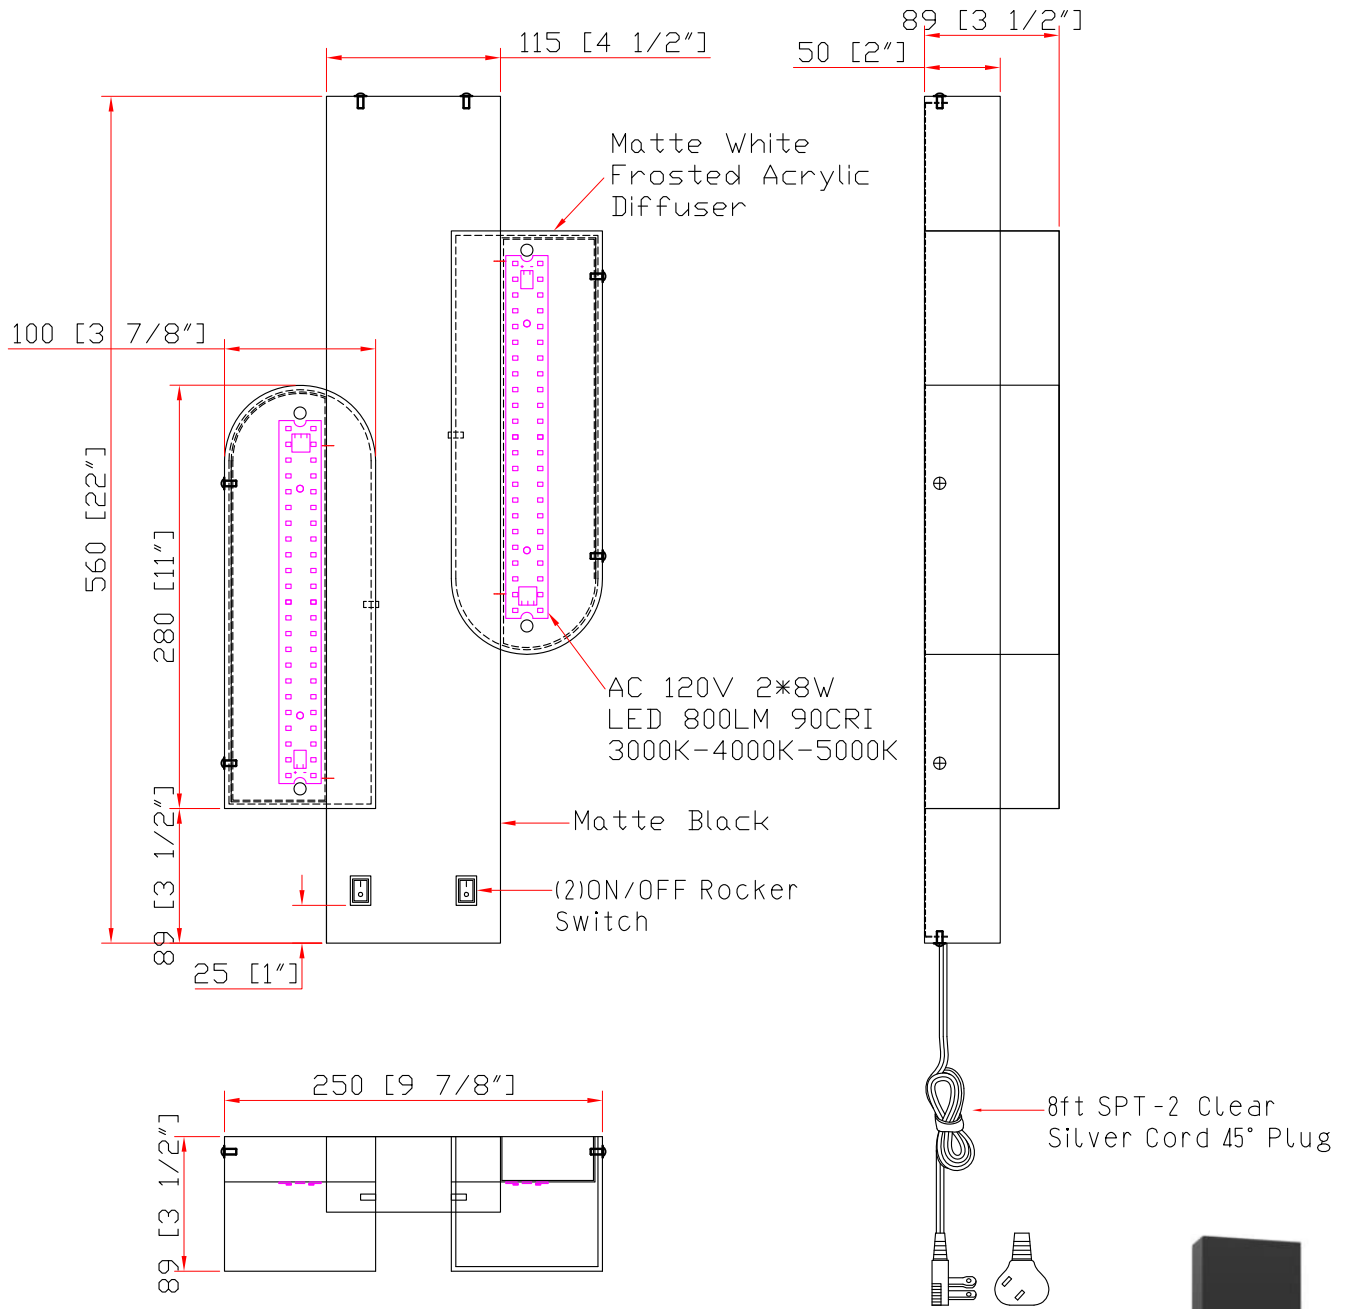

unit:mm/inch

NOTES:

- AC 120V 2\*8W LED 800LM 90CRI 3000K-4000K-5000K
- SHADE FINISH:Matte White Frosted Acrylic Diffuser
- METAL FINISH:Matte Black
- LED INCLUDE
- ETL&CETL LISTED
- PLUG IN

|  |                                    |           |            |
|--|------------------------------------|-----------|------------|
|  | PROJECT NAME:                      | VERSION:  | A1         |
|  | DESCRIPTION:Queen Headboard Sconce | DATE:     | 2024-06-15 |
|  | ITEM NO.:US-7256D-LED              | CHECK BY: |            |
|  | QUANTITY:300PCS                    |           |            |