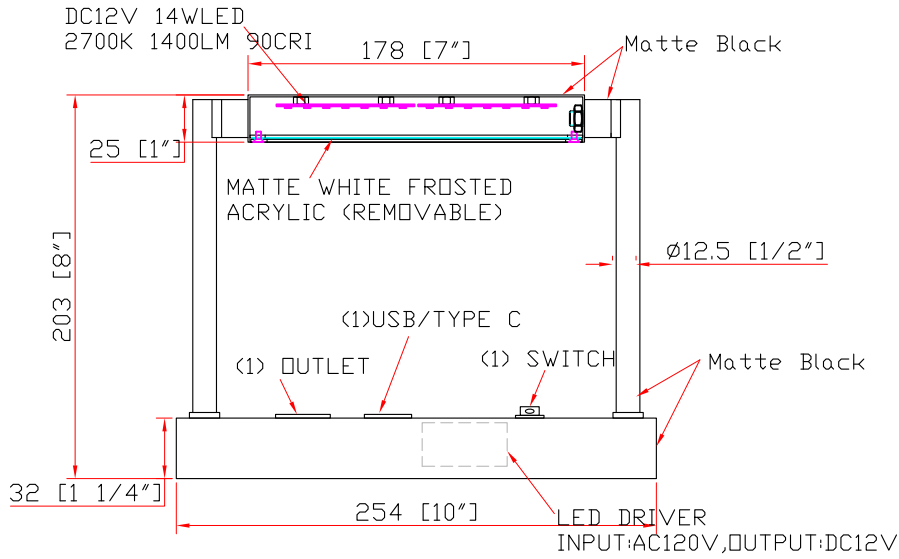

unit:mm/inch

NOTES:

- Integrated LED, 14W, 2400 lumen, 2700K, 90CRI
- SHADE FINISH:MATTE WHITE FROSTED ACRYLIC
- METAL FINISH:Matte Black
- LED INCLUDE
- ETL&CETL LISTED
- PLUG IN

	PROJECT NAME:	VERSION:	A1
	DESCRIPTION:Task Lamp	DATE:	2024-08-04
	ITEM NO.:US-7257EQUC-LED	CHECK BY:	
	QUANTITY:300PCS		