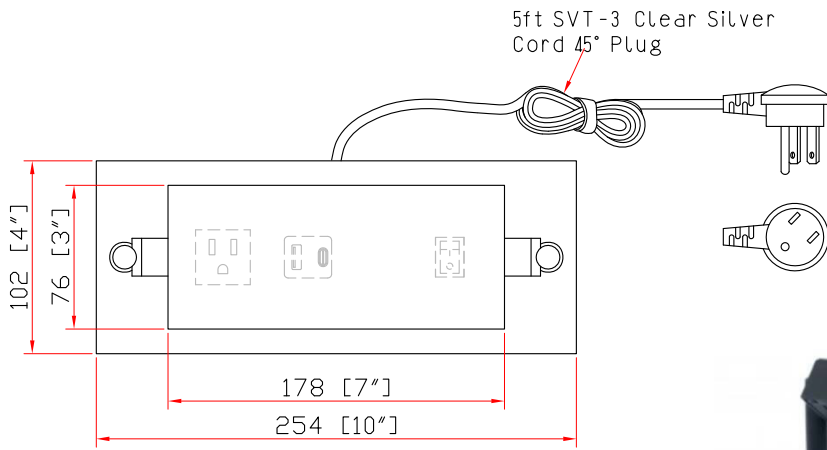

unit:mm/inch

NOTES:

- Integrated LED, 14W, 2400 lumen, 2700K, 90CRI
- SHADE FINISH:MATTE WHITE FROSTED ACRYLIC
- METAL FINISH:Matte Black
- LED INCLUDE
- ETL&CETL LISTED
- PLUG IN

	PROJECT NAME:	VERSION:	A1
	DESCRIPTION:Task Lamp	DATE:	2024-08-04
	ITEM NO.:US-7257EQUC-LED	CHECK BY:	
	QUANTITY:300PCS		