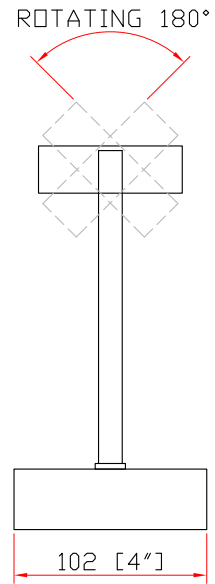

unit:mm/inch

NOTES:

- Integrated LED, 14W, 2400 lumen, 2700K, 90CRI
- SHADE FINISH:MATTE WHITE FROSTED ACRYLIC
- METAL FINISH:Matte Black
- LED INCLUDE
- ETL&CETL LISTED
- PLUG IN

	PROJECT NAME:	VERSION:	A1
	DESCRIPTION:Task Lamp	DATE:	2024-08-04
	ITEM NO.:US-7257EQUC-LED	CHECK BY:	
	QUANTITY:300PCS		