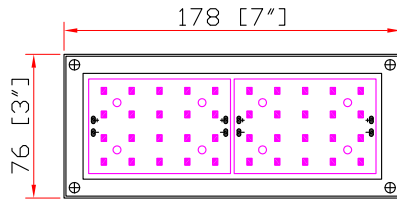

unit:mm/inch

NOTES:

- Integrated LED, 14W, 2400 lumen, 2700K, 90CRI
- SHADE FINISH:MATTE WHITE FROSTED ACRYLIC
- METAL FINISH:Matte Black
- LED INCLUDE
- ETL&CETL LISTED
- PLUG IN

	PROJECT NAME:	VERSION:	A1
	DESCRIPTION:Task Lamp	DATE:	2024-08-04
	ITEM NO.:US-7257EQUC-LED	CHECK BY:	
	QUANTITY:300PCS		