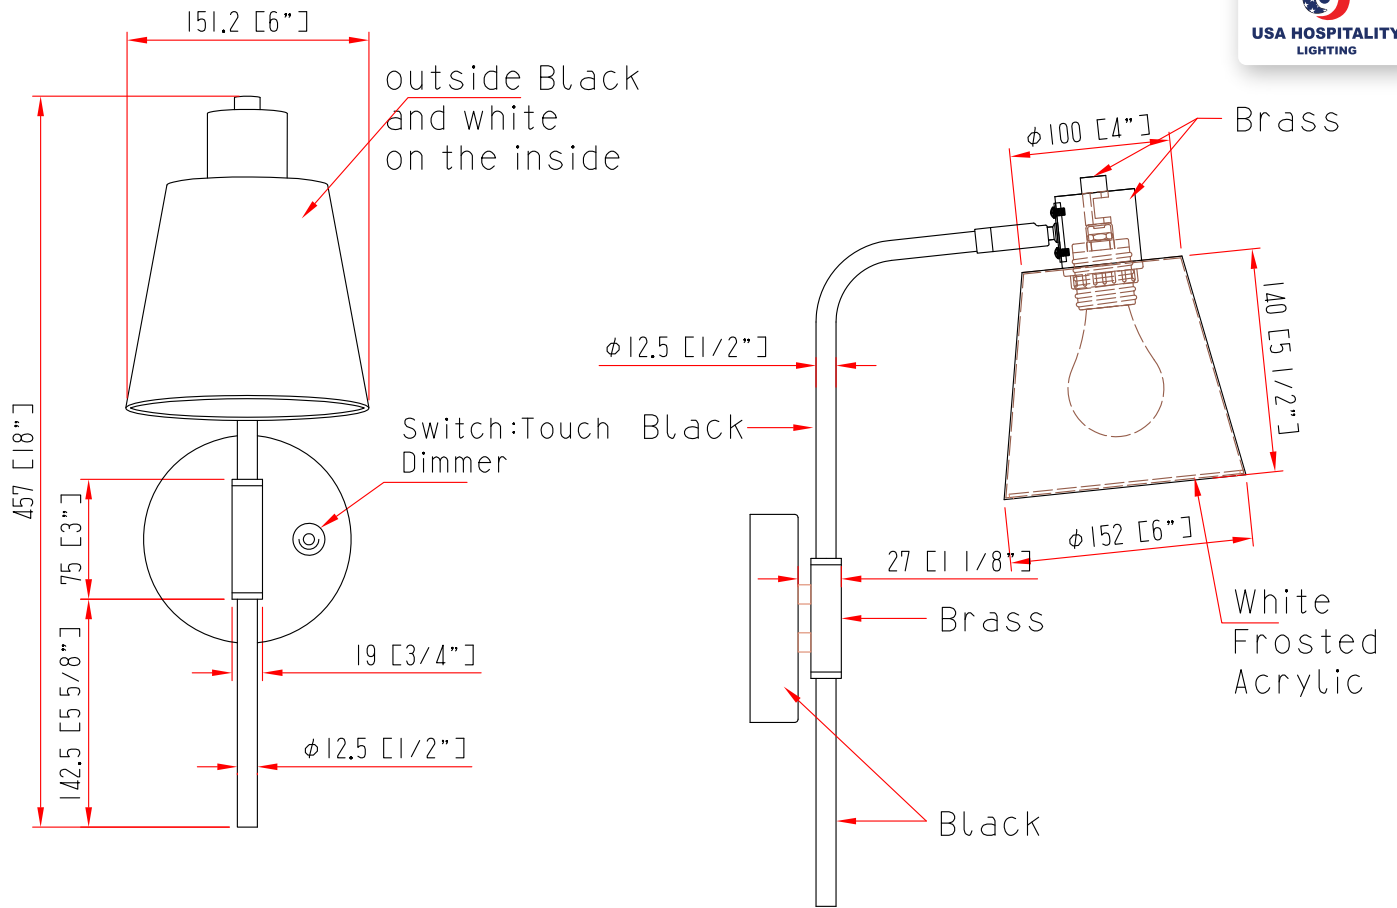

unit:mm/inch

NOTES :

- 1*E26 60W
- SHADE FINISH:outside Black and white on the inside
- METAL FINISH:Black and Brass
- BULB NOT INCLUDED
- ETL&CETL LISTED
- Hardwired

	PROJECT NAME :	VERSION :	A0
	DESCRIPTION:Wall sconce	DATE :	2024.06.24
	ITEM NO.:US-S101	CHECK BY :	
	QUANTITY:300PCS		