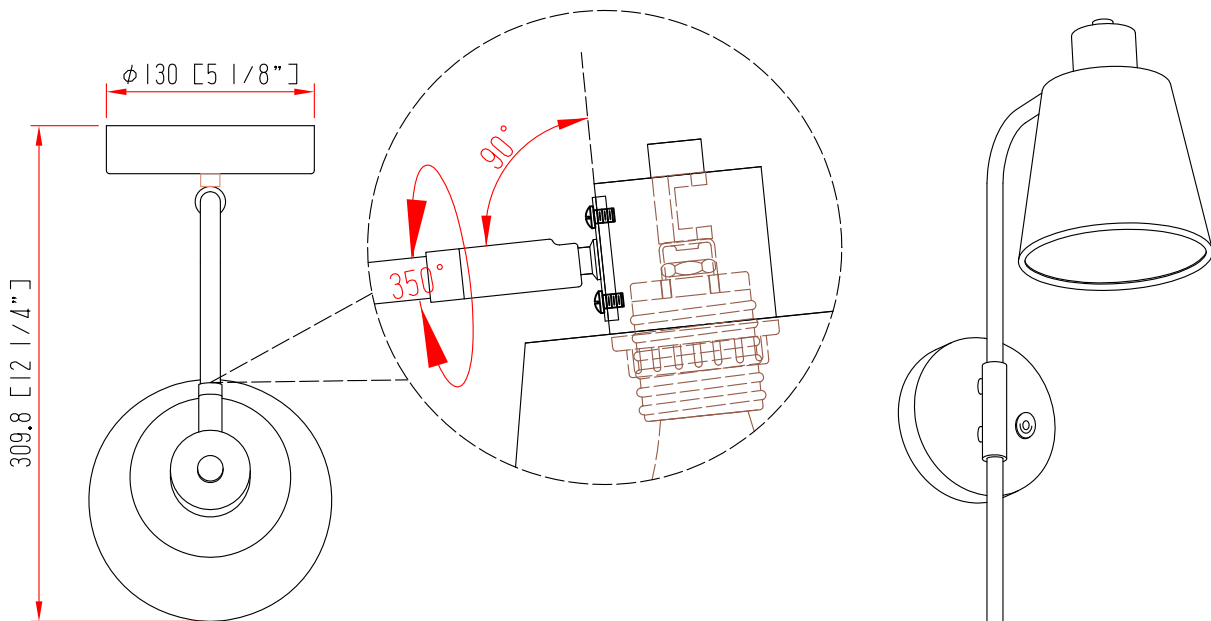

unit:mm/inch

NOTES :

- 1*E26 60W
- SHADE FINISH:outside Black and white on the inside
- METAL FINISH:Black and Brass
- BULB NOT INCLUDED
- ETL&CETL LISTED
- Hardwired

	PROJECT NAME :	VERSION :	A0
	DESCRIPTION:Wall sconce	DATE :	2024.06.24
	ITEM NO.:US-S101	CHECK BY :	
	QUANTITY:300PCS		