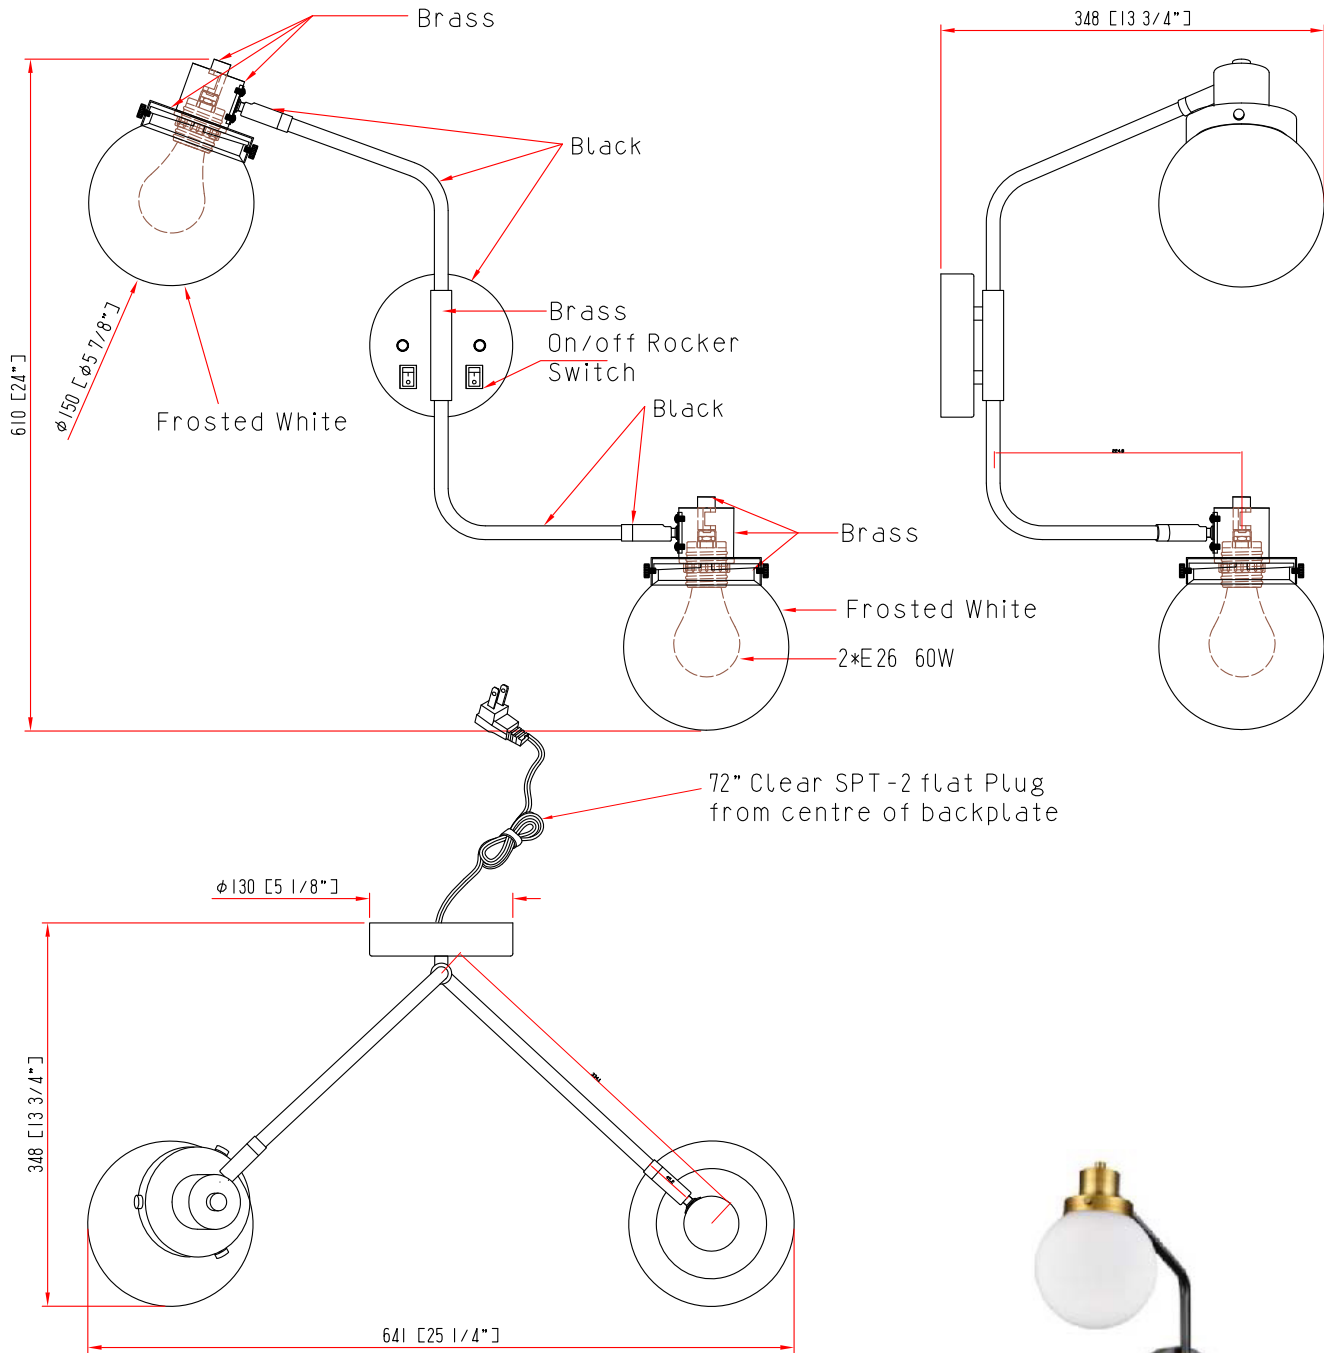

unit:mm/inch

NOTES :

- 2\*E26 60W
- SHADE FINISH: Frosted White
- METAL FINISH:Black and Brass
- BULB NOT INCLUDED
- ETL&CETL LISTED
- Hardwired

<b>HOSPITALITY</b>	PROJECT NAME :	VERSION :	A0
	DESCRIPTION:Wall sconce	DATE :	2024.06.24
	ITEM NO.:US-SI02	CHECK BY :	
	QUANTITY:200PCS		