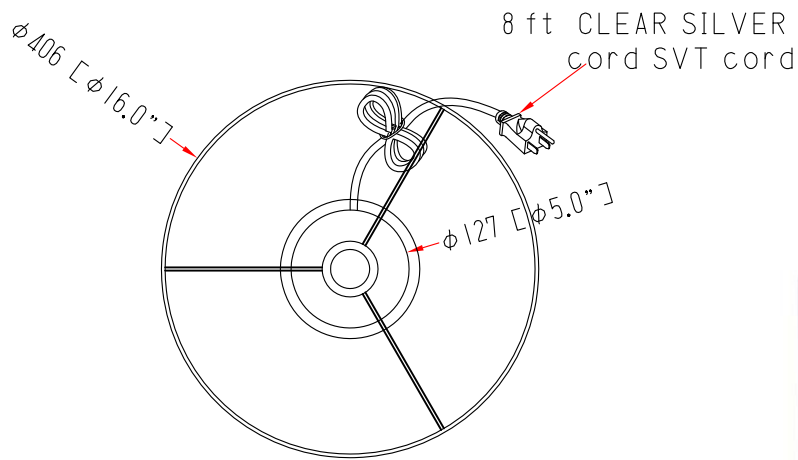

unit:mm/inch

NOTES:

- 1\*E26 100W
- SHADE FINISH:White Linen
- METAL FINISH:Purple/ Brass
- BULB NOT INCLUDED
- ETL&CETL
- PLUG IN

PROJECT NAME:	VERSION:	A0
DESCRIPTION:Table Lamp	DATE:	2024.06.08
ITEM NO.:US-SI03	CHECK BY:	
QUANTITY:200PCS		