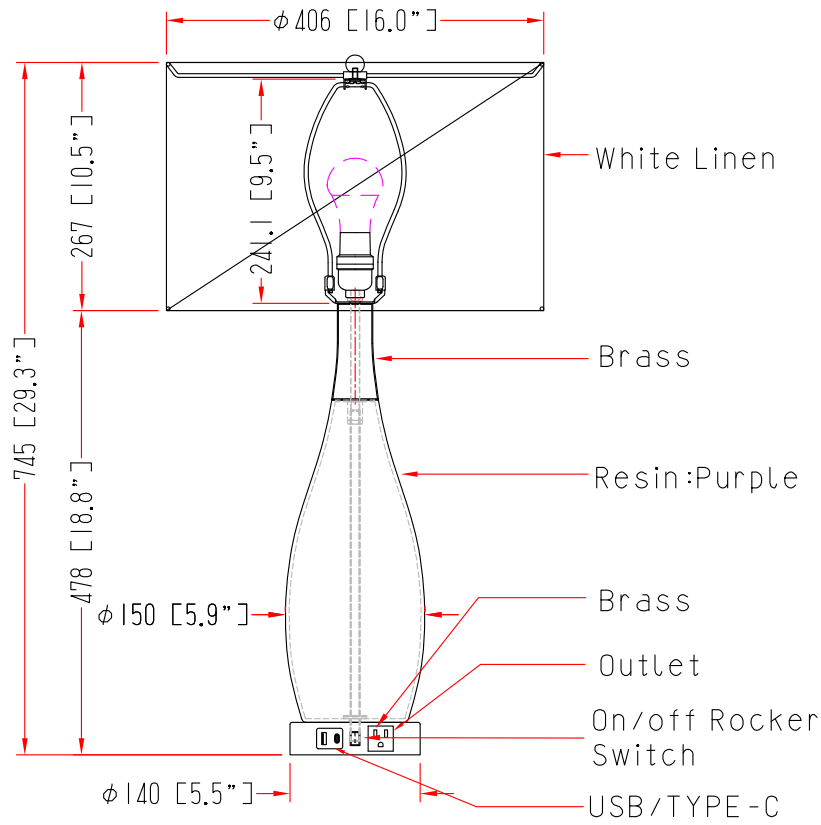

unit:mm/inch

NOTES:

- 1\*E26 100W
- SHADE FINISH:White Linen
- METAL FINISH:Purple/ Brass
- BULB NOT INCLUDED
- ETL&CETL
- PLUG IN

PROJECT NAME:	VERSION:	A0
DESCRIPTION:Table Lamp	DATE:	2024.06.08
ITEM NO.:US-SI03	CHECK BY:	
QUANTITY:200PCS		