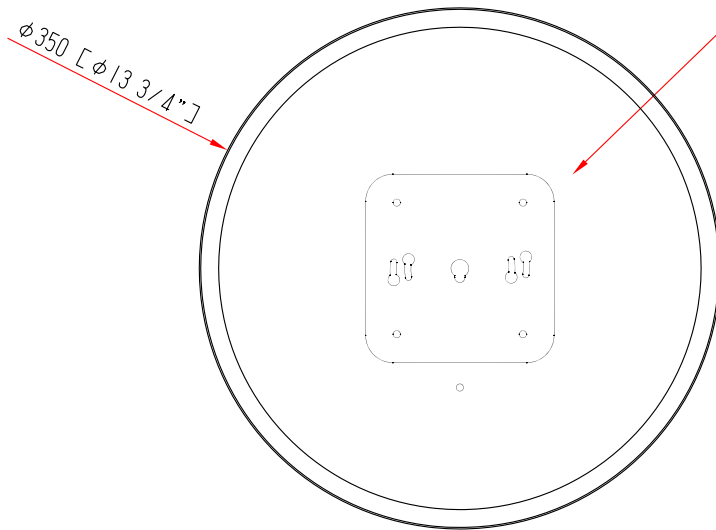

unit:mm/inch

AC LED 120V 24W 3000K-4000K-5000K

NOTES:

- AC LED 120V 24W 3000K-4000K-5000K
- SHADE FINISH:Black With White Frosted Acrylic
- METAL FINISH:outside Black and white on the inside
- INTERGRATED LED
- ETLISTED
- Hardwired

HOSPITALITY	PROJECT NAME :	VERSION :	A0
	DESCRIPTION:Ceiling Light	DATE :	2024-06-25
	ITEM NO.:US-S104-I4	CHECK BY :	
	QUANTITY:200PCS		