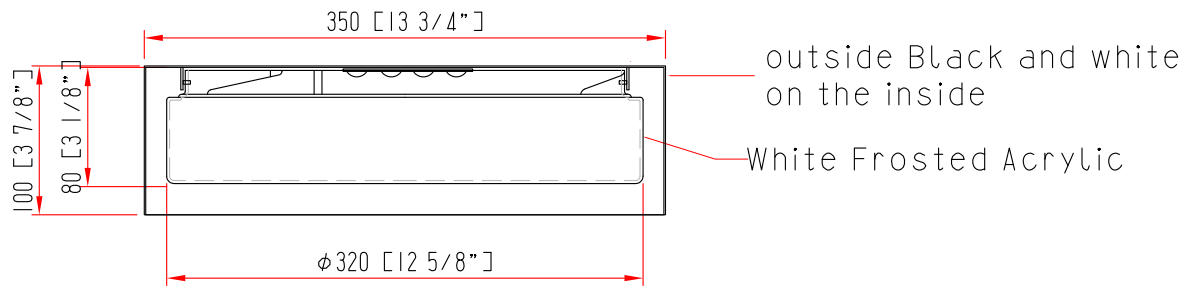

unit:mm/inch

AC LED 120V 24W 3000K-4000K-5000K

NOTES:

- AC LED 120V 24W 3000K-4000K-5000K
- SHADE FINISH:Black With White Frosted Acrylic
- METAL FINISH:outside Black and white on the inside
- INTERGRATED LED
- ETLISTED
- Hardwired

HOSPITALITY	PROJECT NAME :	VERSION :	A0
	DESCRIPTION:Ceiling Light	DATE :	2024-06-25
	ITEM NO.:US-S104-I4	CHECK BY :	
	QUANTITY:200PCS		