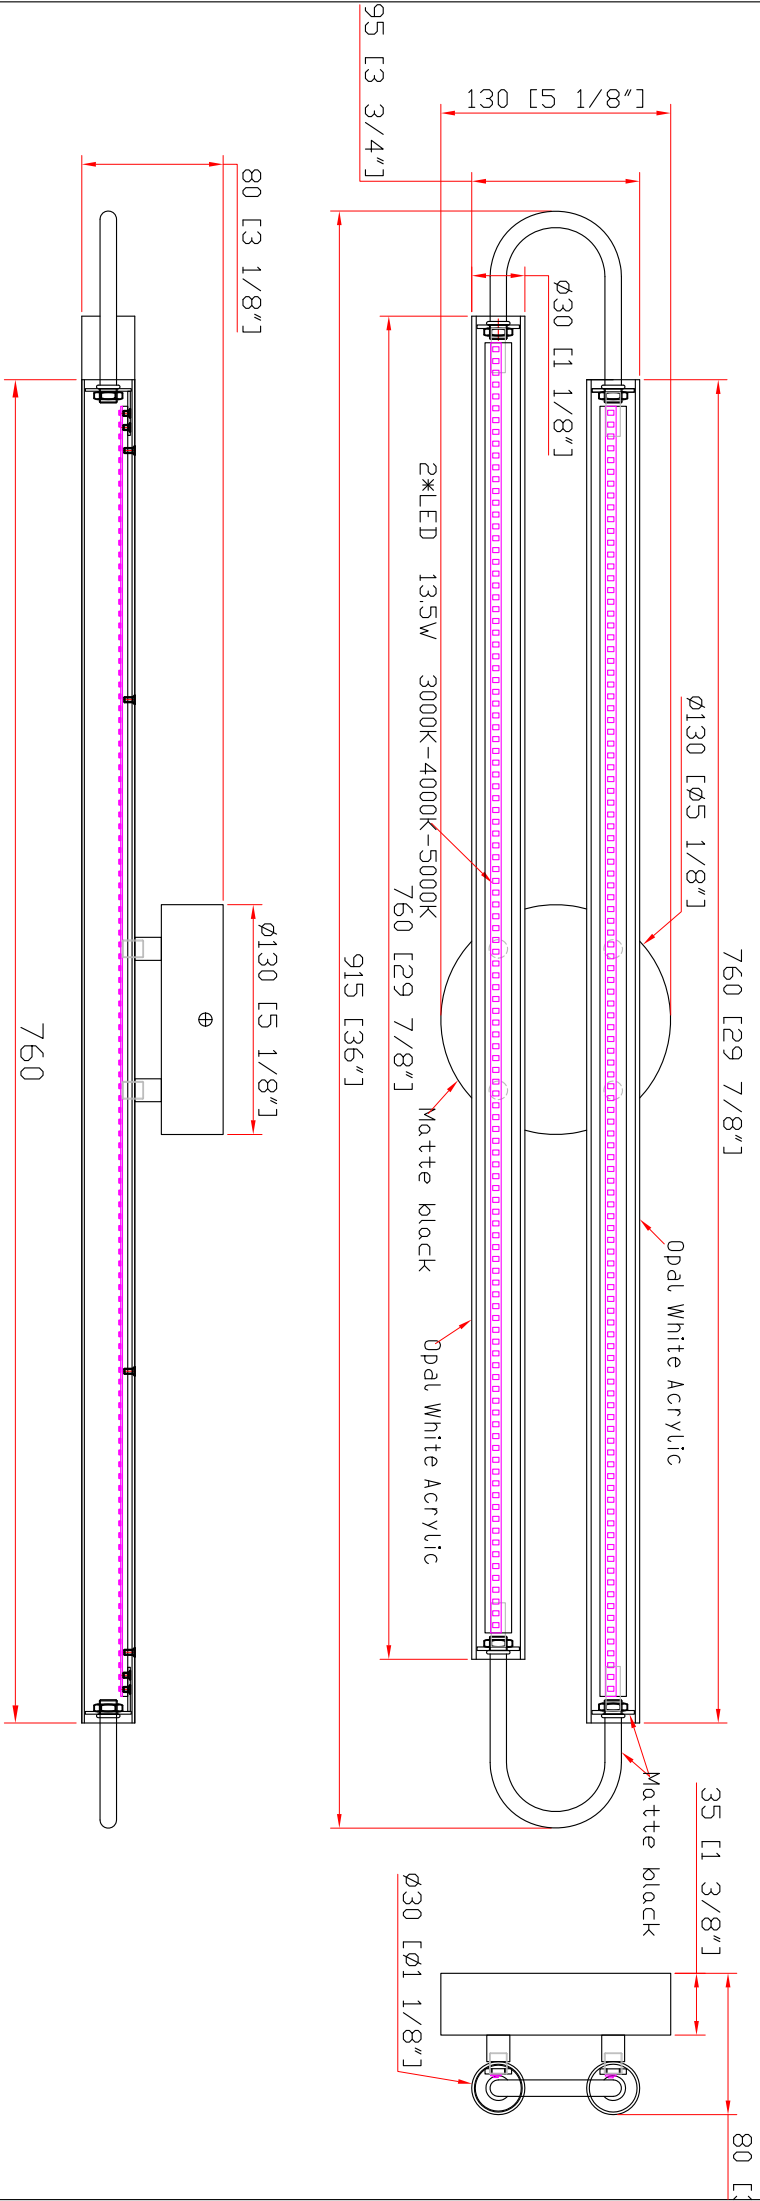

Unit:mm /inch

NOTES :

- LED 27W 3000K-4000K-5000K
- SHADE FINISH:Opal White Acrylic
- METAL FINISH: Matte black
- INTERGRATED LED
- ETL&CETL LISTED
- HARDWIRED

 HOSPITALITY	
PROJECT NAME:	A0
DESCRIPTION: Vanity Light	DATE: 2024-8-18
ITEM NO.:US-S105-36	CHECK BY:
QUANTITY: 200 PCS	