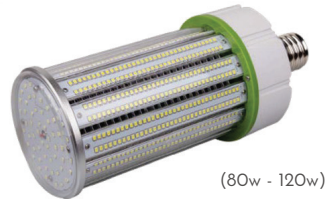

LED Corn Bulbs