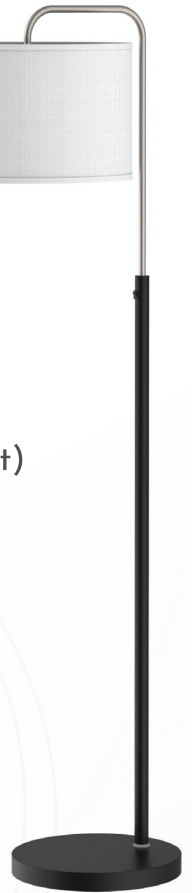

Modern Collection

Type	Bulb	USB Outlet	Power Outlet	Price
Single Wall	One	One	One	\$45.00
Double Wall	Two	Two	Two	\$75.00
Single Table	One	One	One	\$75.00
Twin Table	Two	Two	Two	\$80.00
Desk	Two	Two	Two	\$75.00
Floor Lamp	Two	N/A	N/A	\$85.00

Bulbs Not Included

Lamp Collections

US-500-WS
(Single Wall)

US-501-WD
(Double Wall)

US-506-C
(Ceiling Light)

US-502-TS
(Single Table)

US-503-TT
(Double Table)

US-505-DS
(Desk)

US-504-FL
(Floor)

Moon Collection

Type	Bulb	USB Outlet	Power Outlet	Price
Single Wall	One	One	One	\$40.00
Double Wall	Two	Two	Two	\$62.00
Single Table	One	One	One	\$62.00
Twin Table	Two	Two	Two	\$68.00
Desk	Two	Two	Two	\$68.00
Floor Lamp	Two	N/A	N/A	\$75.00
Ceiling Lamp				\$55.00