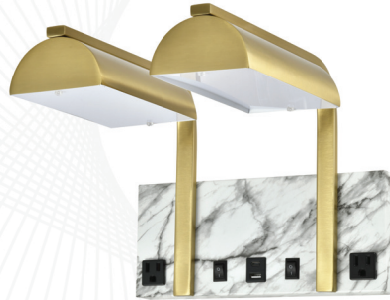

US-1611WD
(Double Wall)