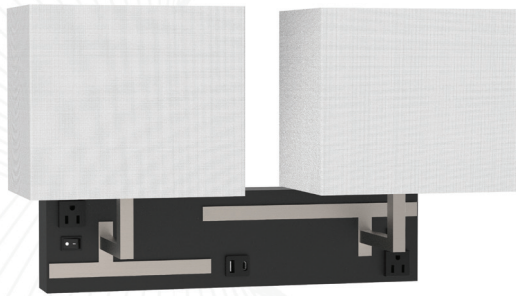

Type	Bulb
Headboard Light	One
Desk	Two
Floor Lamp	Two

Bulbs Not Included

Eco Series Collection

US-1310WS-BN
(Single Wall)
\$33.00

US-1311WD-BN
(Double)
\$50.00

Lamp Collections

US-1450-WS
(Single Wall)

US-1451-WD
(Double Wall)