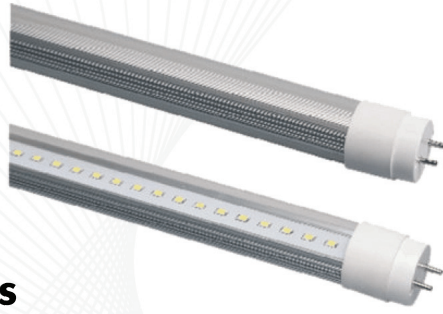

LED Tubes & Bulbs

T8 Tubes

Size	Watts	CCT	Lumens	Price
2ft	10w	6500k	1600lm	$8.00
3ft	14w	6500k	1900lm	$9.00
4ft	22w	6500k	2900lm	$10.00
8ft	45w	6500k	7800lm	$32.00