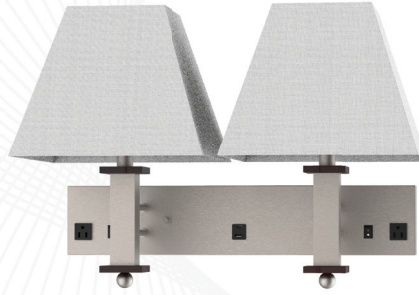

US-551-WD
(Double Wall)