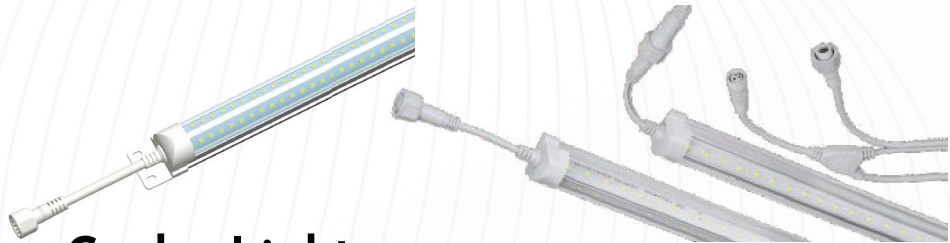

Cooler Lights

Size	Cover	Watts	CCT	Lumens	Price
4ft	Stripy	18w	6500k	2340lm	$25.00
5ft	Stripy	32w	6500k	4160lm	$30.00
6ft	Stripy	40w	6500k	5200lm	$35.00