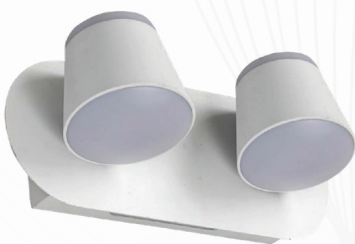

3ft - \$50.00

4ft - \$55.00

LED Aluminum Collection

(Single Wall)
\$40.00

(Double Wall)
\$50.00

US-5207-DS
(Floor)
\$60.00

Lamp Collections

US-1210WS
(Single Wall)