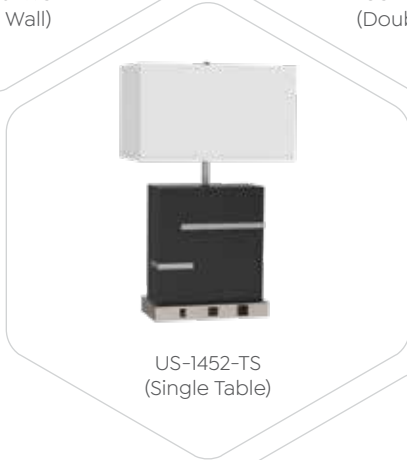

# Lamp Collections

US-1450-WS  
(Single Wall)

US-1451-WD  
(Double Wall)

US-1454-FL  
(Floor)

US-1452-TS  
(Single Table)

US-1453-TT  
(Double Table)

US-1475-DS  
(Desk)