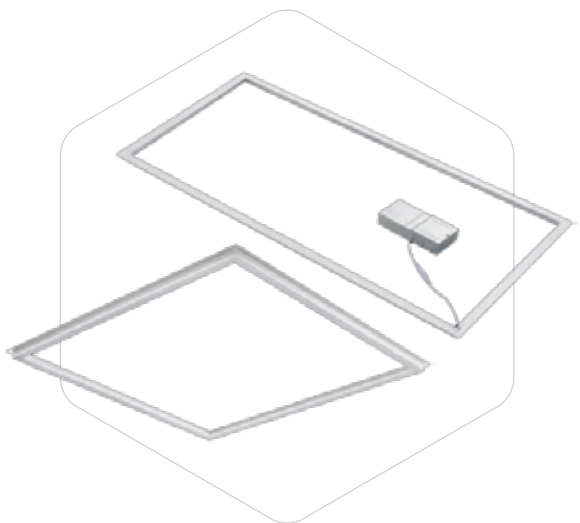

LED Panels & Troffers

Panel Lights

Size	Watts	CCT	Lumens
2x2	30w | 40w	3000k | 3500k	3600lm - 4600lm
	50w | 60w	4000k | 5000k	6500lm - 7200lm
	72w	6500k	
2x4	30w | 40w	3000k | 3500k	3600lm - 4600lm
	50w | 60w	4000k | 5000k	6500lm - 7200lm
	72w	6500k	

➤ Now 5in1 CCT & Wattage

Troffer Lights

Size	Watts	CCT	Lumens
2x2	40w	3cct	4400lm - 4800lm
2x4	60w	3cct	6700lm - 7100lm

T-bar Lights

Size	Watts	CCT	Lumens
2x2	40w	6500k	6000lm
2x4	55w	6500k	5000lm