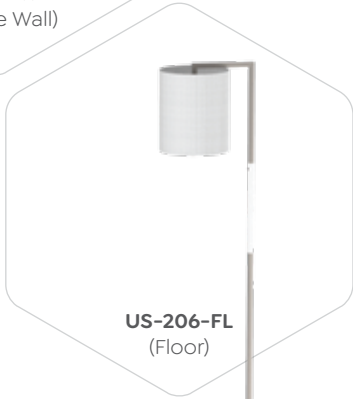

# Lamp Collections

**US-203-WS**  
(Single Wall)

**US-204-WD**  
(Double Wall)

**US-205-DS**  
(Desk)

**US-206-FL**  
(Floor)