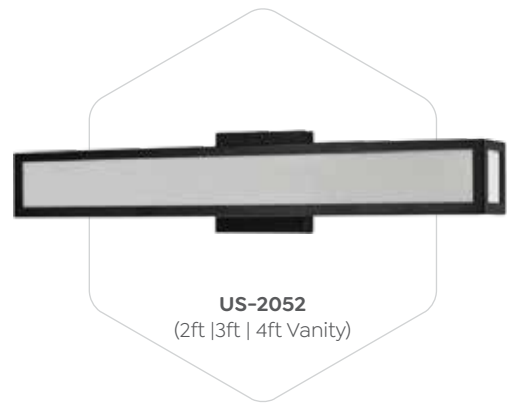

Lamp Collections

Gemini Collection