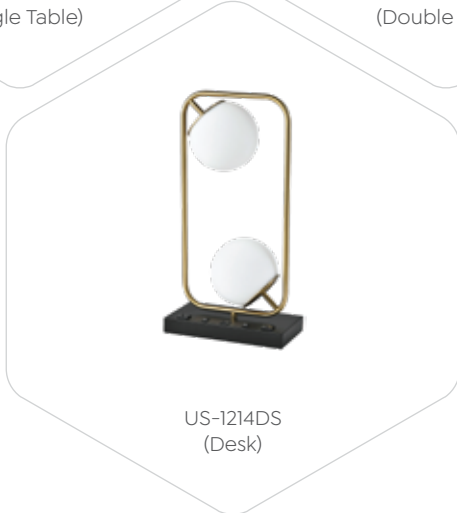

# Lamp Collections

US-1210WS  
(Single Wall)

US-1211WD  
(Double Wall)

US-1215FL  
(Floor)

US-1212TS  
(Single Table)

US-1213TT  
(Double Table)

US-1214DS  
(Desk)