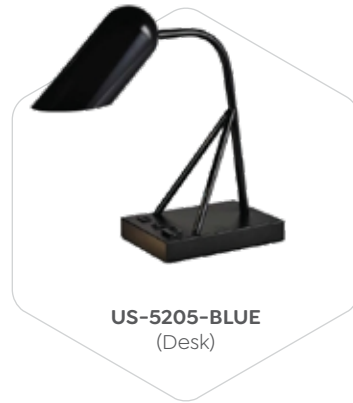

Lamp Collections

Gemini Collection