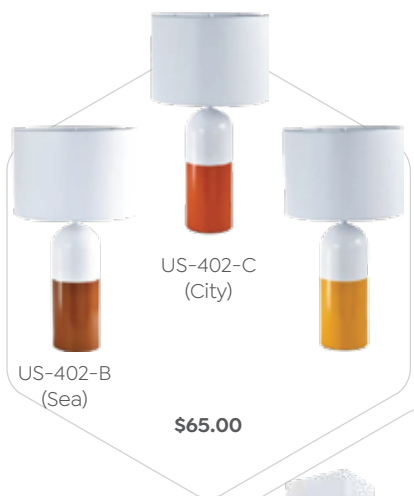

# Lamp Collections

US-402-B (Sea)  
US-402-C (City)  
**\$65.00**

Pendants  
**\$75.00**

US-403-FL (Floor)  
**\$80.00**

US-400 **\$60.00**  
US-401 **\$55.00**  
Interior Wall Sconce

Ceiling Light  
US-406-C-16 **\$65.00**  
US-406-C-24 **\$75.00**