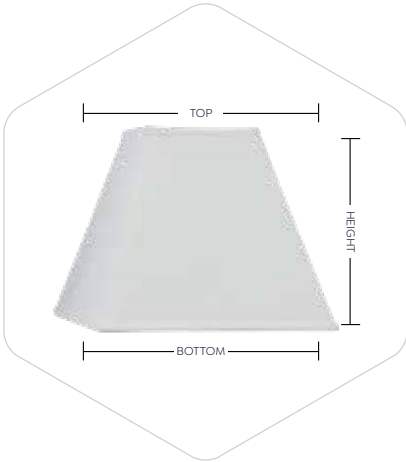

Shade/Accessories

Triangle Wall

Top	Bottom	Height
5"	10"	9.5"